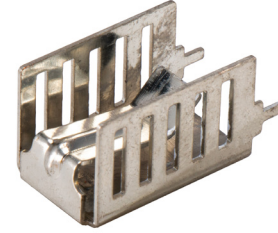

**MODEL:** HSS07-C20-P274 | **DESCRIPTION:** HEAT SINK

**FEATURES**

- TO-220 package
- solder pin
- copper alloy
- tin plated

**MODEL**

HSS07-C20-P274	thermal resistance <sup>1</sup>			power dissipation <sup>1</sup> @ 75°C ΔT, nat conv [W]
	@ 75°C ΔT, nat conv [°C/W]	@ 1 W, nat conv [°C/W]	@ 1 W, 200 LFM [°C/W]	
	29.57	35.5	12.6	8.9