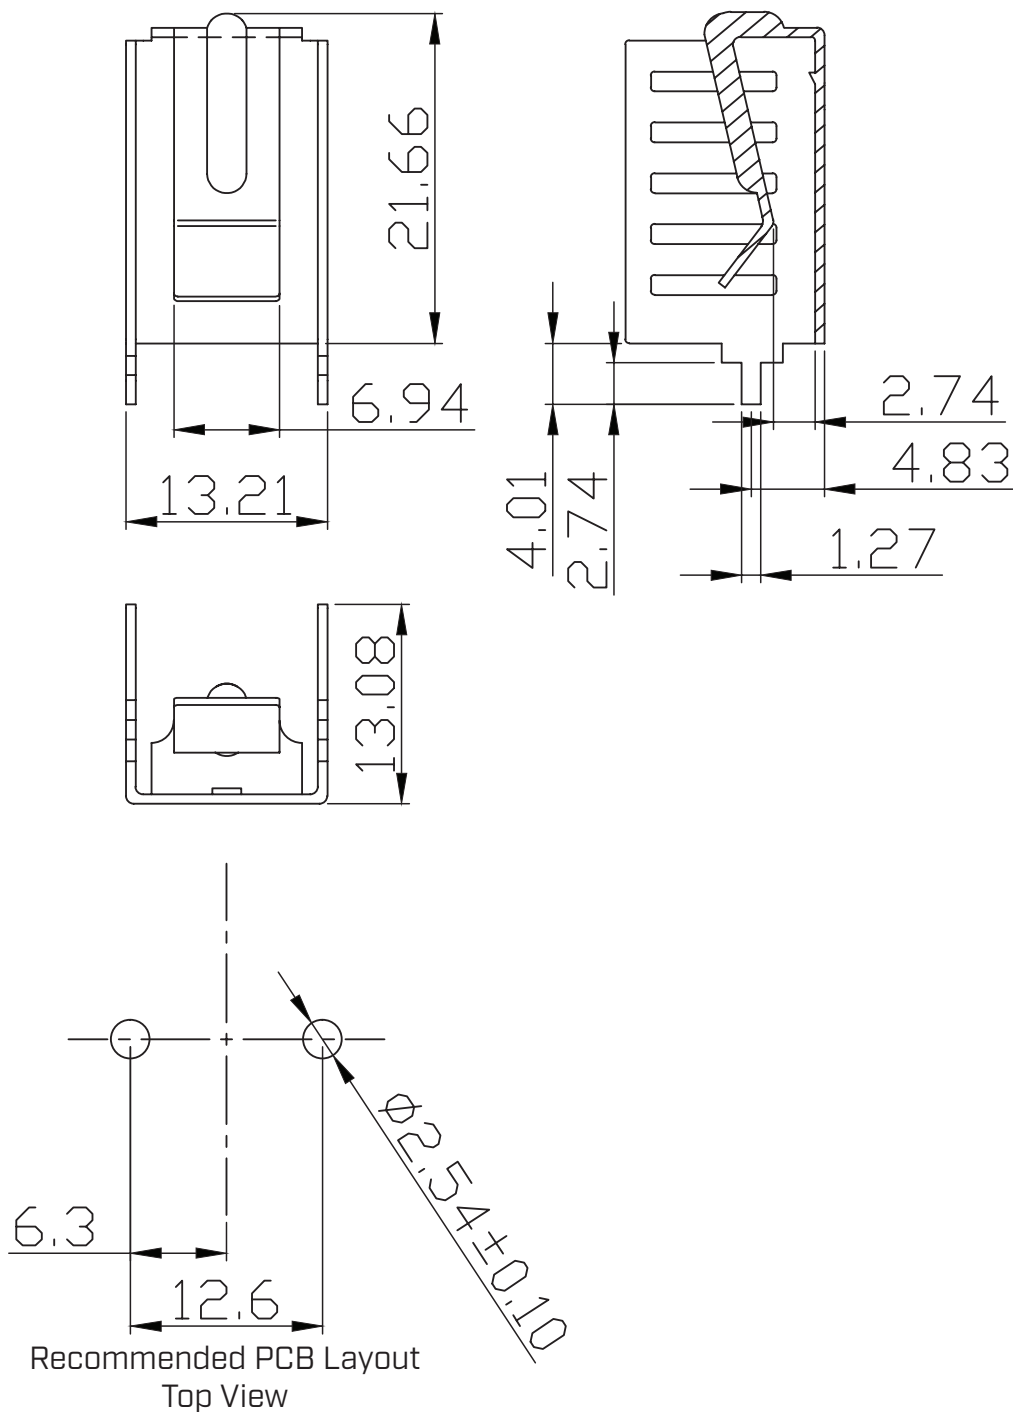

**MODEL:** HSS07-C20-P274 | **DESCRIPTION:** HEAT SINK

**FEATURES**

- TO-220 package
- solder pin
- copper alloy
- tin plated

**MODEL**

HSS07-C20-P274	thermal resistance <sup>1</sup>			power dissipation <sup>1</sup> @ 75°C ΔT, nat conv [W]
	@ 75°C ΔT, nat conv [°C/W]	@ 1 W, nat conv [°C/W]	@ 1 W, 200 LFM [°C/W]	
	29.57	35.5	12.6	8.9

Note: 1. See performance curves for full thermal resistance details.

**PERFORMANCE CURVES**

Power (W)	Heatsink Temperature Rise Above Ambient (ΔT = Ths - Ta) [°C]		
	Natural Conv.	200 LFM	400 LFM
0	0	0	0
1	35.5	12.6	8.9
2	64.5	24.6	17.7
3	90.9	36.6	26.3
4	115.1	49.3	35.2
5	137.4	60.4	43.8

## MECHANICAL DRAWING

units: mm  
tolerance:  $\pm 0.25$  mm

MATERIAL	C1100
FINISH	tin
THICKNESS	0.6 mm
WEIGHT	4.5 g