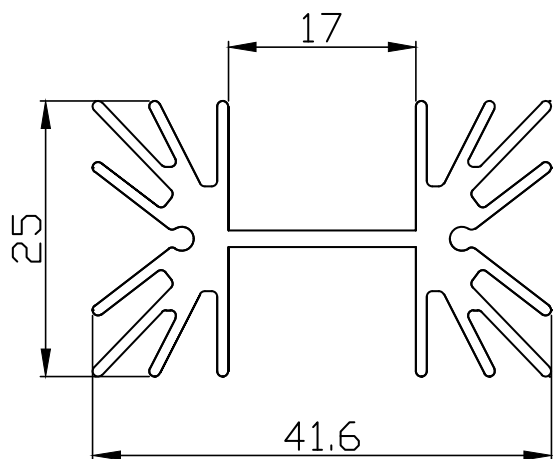

MODEL: HSE13-254225P | **DESCRIPTION:** HEAT SINK

FEATURES

- TO-220 package
- bolt on attachment
- pins for secure PCB attachment
- aluminum alloy

MODEL

	thermal resistance ¹				power dissipation ¹ @ 75°C ΔT, nat conv [W]
	@ 75°C ΔT, nat conv [°C/W]	@ 1 W, nat conv [°C/W]	@ 1 W, 200 LFM [°C/W]	@ 1 W, 400 LFM [°C/W]	
HSE13-254225P	11.47	12.5	4.3	2.7	6.54

Note: 1. See performance curves for full thermal resistance details.

PERFORMANCE CURVES

Power (W)	Heatsink Temperature Rise Above Ambient (ΔT = Ths - Ta) [°C]		
	Natural Conv.	200 LFM	400 LFM
0	0	0	0
1	12.5	4.3	2.7
2	23.8	8.3	5.2
3	35.6	12.4	8.0
4	47.7	16.8	10.6
5	58.9	21.1	13.4
6	69.6	25.4	16.3
7	79.7	29.6	18.8
8	89.9	34.0	21.6
9	99.3	38.6	24.5
10	108.9	42.9	27.4

Ths: "hot spot" temperature measured on the heatsink
Ta: ambient temperature

MECHANICAL DRAWING

units: mm
tolerance: ±0.50 mm

MATERIAL	AL 6063-T5
FINISH	black anodized
PIN MATERIAL	steel
PIN PLATING	2-3 μm tin
WEIGHT	19.3 g