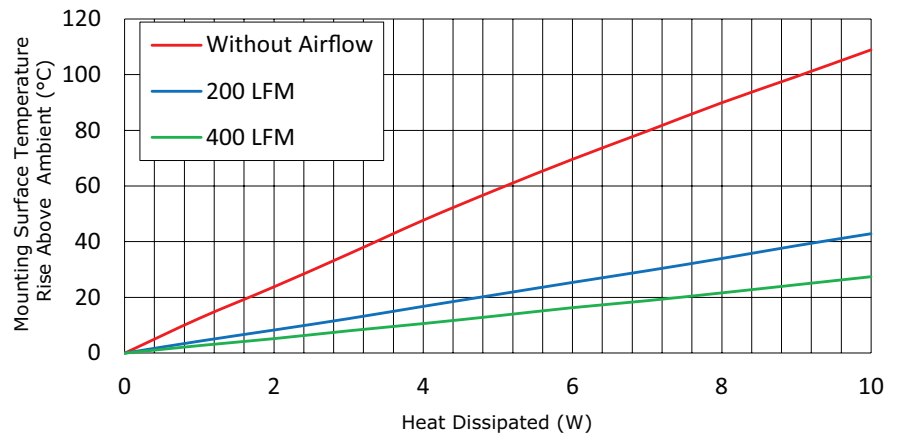

MODEL: HSE13-254225P | **DESCRIPTION:** HEAT SINK

FEATURES

- TO-220 package
- bolt on attachment
- pins for secure PCB attachment
- aluminum alloy

MODEL

	thermal resistance ¹				power dissipation ¹ @ 75°C ΔT, nat conv [W]
	@ 75°C ΔT, nat conv [°C/W]	@ 1 W, nat conv [°C/W]	@ 1 W, 200 LFM [°C/W]	@ 1 W, 400 LFM [°C/W]	
HSE13-254225P	11.47	12.5	4.3	2.7	6.54

Note: 1. See performance curves for full thermal resistance details.

PERFORMANCE CURVES

Power (W)	Heatsink Temperature Rise Above Ambient (ΔT = Ths - Ta) [°C]		
	Natural Conv.	200 LFM	400 LFM
0	0	0	0
1	12.5	4.3	2.7
2	23.8	8.3	5.2
3	35.6	12.4	8.0
4	47.7	16.8	10.6
5	58.9	21.1	13.4
6	69.6	25.4	16.3
7	79.7	29.6	18.8
8	89.9	34.0	21.6
9	99.3	38.6	24.5
10	108.9	42.9	27.4