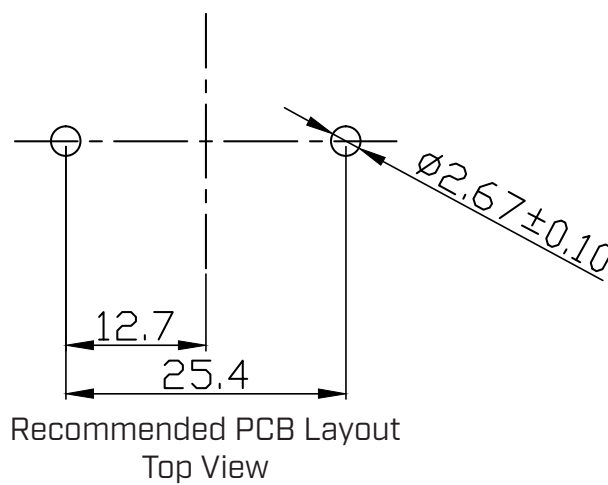

Note: 1. See performance curves for full thermal resistance details.

PERFORMANCE CURVES

Power (W)	Heatsink Temperature Rise Above Ambient (ΔT = Ths - Ta) [°C]		
	Natural Conv.	200 LFM	400 LFM
0	0	0	0
1	12.5	4.3	2.7
2	23.8	8.3	5.2
3	35.6	12.4	8.0
4	47.7	16.8	10.6
5	58.9	21.1	13.4
6	69.6	25.4	16.3
7	79.7	29.6	18.8
8	89.9	34.0	21.6
9	99.3	38.6	24.5
10	108.9	42.9	27.4

Ths: "hot spot" temperature measured on the heatsink
Ta: ambient temperature

MECHANICAL DRAWING

units: mm
tolerance: ±0.50 mm

MATERIAL	AL 6063-T5
FINISH	black anodized
PIN MATERIAL	steel
PIN PLATING	2-3 μm tin
WEIGHT	19.3 g