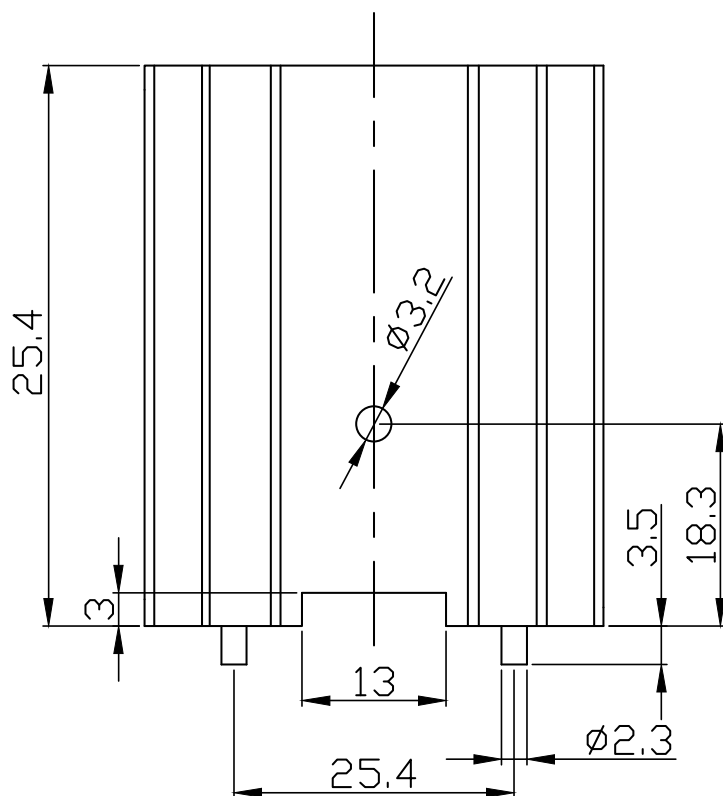

MODEL: HSE13-254225P | **DESCRIPTION:** HEAT SINK

FEATURES

- TO-220 package
- bolt on attachment
- pins for secure PCB attachment
- aluminum alloy

MODEL

	thermal resistance ¹				power dissipation ¹ @ 75°C ΔT, nat conv [W]
	@ 75°C ΔT, nat conv [°C/W]	@ 1 W, nat conv [°C/W]	@ 1 W, 200 LFM [°C/W]	@ 1 W, 400 LFM [°C/W]	
HSE13-254225P	11.47	12.5	4.3	2.7	6.54

Note: 1. See performance curves for full thermal resistance details.

PERFORMANCE CURVES

Power (W)	Heatsink Temperature Rise Above Ambient (ΔT = Ths - Ta) [°C]		
	Natural Conv.	200 LFM	400 LFM
0	0	0	0
1	12.5	4.3	2.7
2	23.8	8.3	5.2
3	35.6	12.4	8.0
4	47.7	16.8	10.6
5	58.9	21.1	13.4
6	69.6	25.4	16.3
7	79.7	29.6	18.8
8	89.9	34.0	21.6
9	99.3	38.6	24.5
10	108.9	42.9	27.4

Ths: "hot spot" temperature measured on the heatsink
Ta: ambient temperature

MECHANICAL DRAWING

units: mm
tolerance: ±0.50 mm

MATERIAL	AL 6063-T5
FINISH	black anodized
PIN MATERIAL	steel
PIN PLATING	2-3 μm tin
WEIGHT	19.3 g