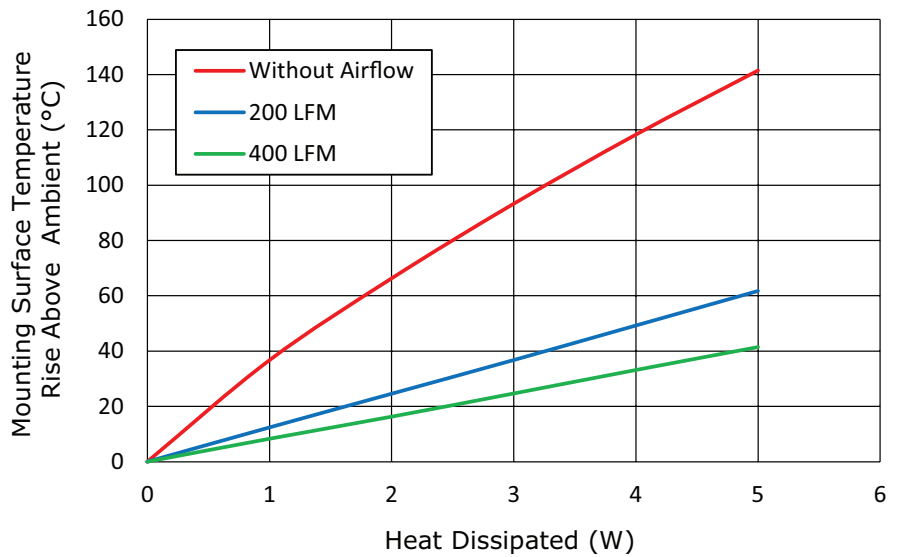

PERFORMANCE CURVES

Power (W)	Heatsink Temperature Rise Above Ambient (ΔT = T_{hs} - T_a) [°C]		
	Natural Conv.	200 LFM	400 LFM
0	0	0	0
1	36.7	12.4	8.3
2	66.3	24.6	16.3
3	93.3	36.8	24.7
4	118.3	49.3	33.2
5	141.5	61.8	41.5

T_{hs}: "hot spot" temperature measured on the heatsink
T_a: ambient temperature