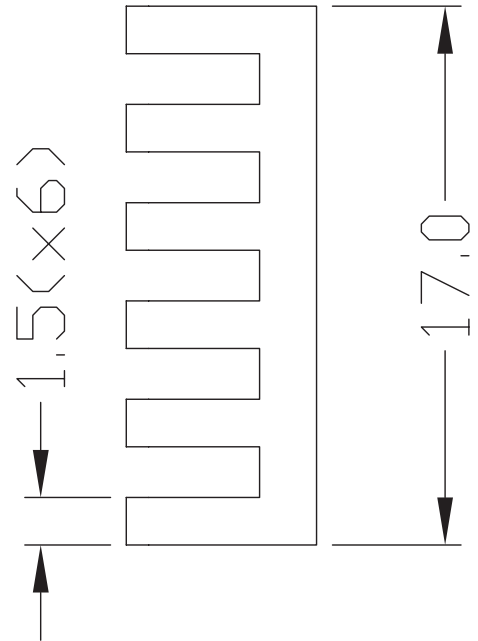

MODEL: HSB04-171706 | **DESCRIPTION:** HEAT SINK

FEATURES

- BGA design
- small footprint
- aluminum alloy
- black anodized finish

MODEL

HSB04-171706	thermal resistance ¹			power dissipation ¹ @ 75°C ΔT, nat conv [W]
	@ 75°C ΔT, nat conv [°C/W]	@ 1 W, nat conv [°C/W]	@ 1 W, 200 LFM [°C/W]	
	31.46	36.7	12.4	8.3

Note: 1. See performance curves for full thermal resistance details.

PERFORMANCE CURVES

Power (W)	Heatsink Temperature Rise Above Ambient (ΔT = T _{hs} - T _a) [°C]		
	Natural Conv.	200 LFM	400 LFM
0	0	0	0
1	36.7	12.4	8.3
2	66.3	24.6	16.3
3	93.3	36.8	24.7
4	118.3	49.3	33.2
5	141.5	61.8	41.5

T_{hs}: "hot spot" temperature measured on the heatsink
T_a: ambient temperature

MECHANICAL DRAWING

units: mm
 tolerance:
 X.X ±0.10 mm
 X.XX ±0.05 mm

MATERIAL	AL 6063-T5
FINISH	black anodized
WEIGHT	2.7 g