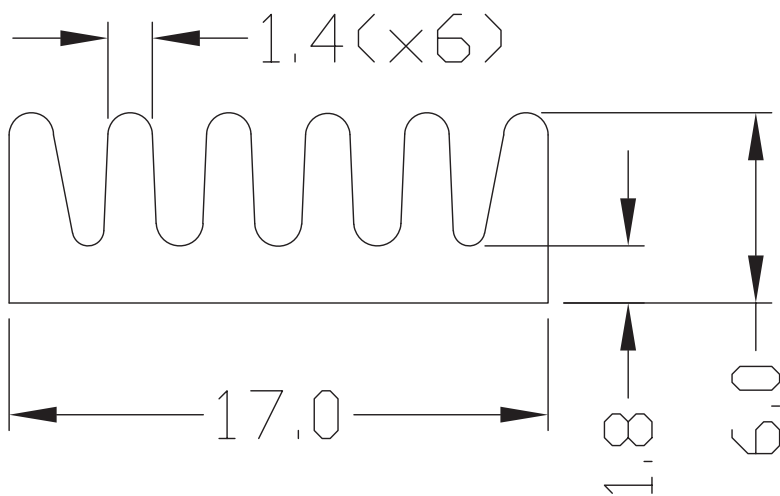

MECHANICAL DRAWING

units: mm
tolerance:
X.X ±0.10 mm
X.XX ±0.05 mm

MATERIAL	AL 6063-T5
FINISH	black anodized
WEIGHT	2.7 g