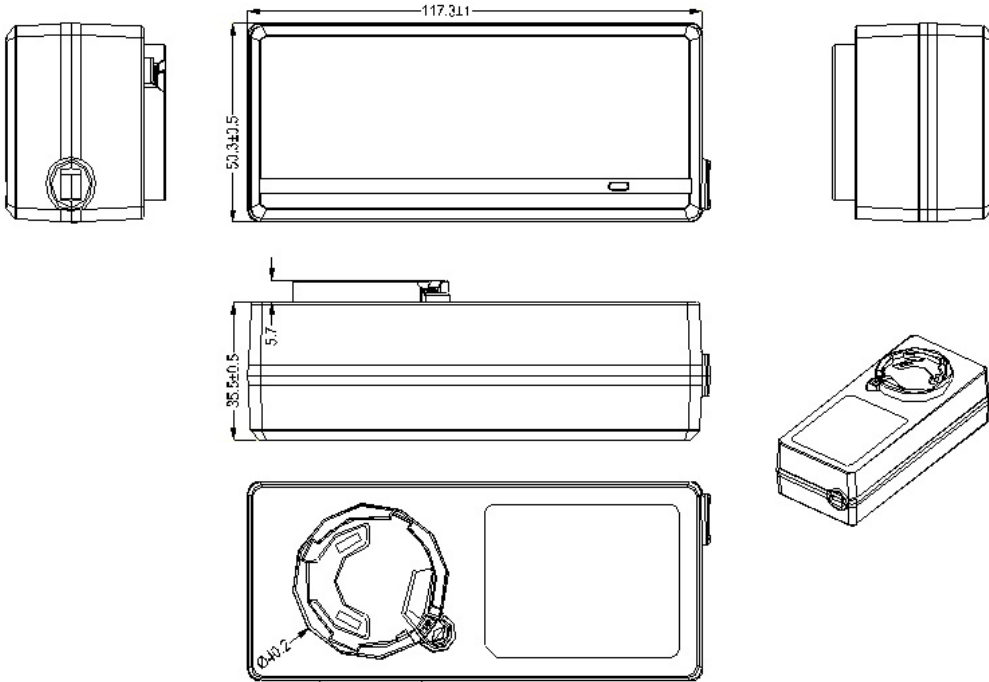

### Features:

- Built in Over Current and Short Circuit Protections
- Universal 100-240vac input voltage
- Supplied complete with 4 Interchangeable AC pins
- Level VI efficiency
- Approved to latest 62368-1 world safety standards including CE, UL, SAA
- Meets new UKCA UK safety legislation
- Compact Design
- Supplied in individual White Box size 150 x 58 x 80mm (case qty 48 pcs)

Part number (All 4 AC pins included):	TP1187
Part number (Supplied with separate UK and EU pins only) :	TP1187-UKEU
Part number (Supplied with UK, EU, USA pins only):	TP1187-UKEUUS
Input voltage:	100-240vac (90-264vac max.)
Input frequency:	47 - 63Hz
Output voltage:	24vdc
Current:	2.7A
Power :	65 Watts
Protection:	Short Circuit, Over Current protection
Dimensions:	117 x 53 x 35mm
Weight:	180g
Standby Power Consumption :	0.1W max.
DC cord length:	1.5 metres
DC connector:	2.1 x 5.5 x 12mm (Female) Other options on request
Polarity:	+ve (positive) centre
Efficiency:	88%
Input current RMS Max.:	1.5A
Inrush Current at 230vac:	40A max.
Load regulation:	+ / - 5%
Safety approval:	62368-1 including UL (USA), CE, UKCA, C-Tick.
M.T.B.F:	50,000 hours
Operating temperature:	0°C to + 40°C

## TIGER PART: TP1187

The photo on the left shows an example name plate and the front face of the power supply which the interchangeable AC heads click into

Packaging: Each unit is supplied in its own white box, dimensions: 150 x 58 x 80mm