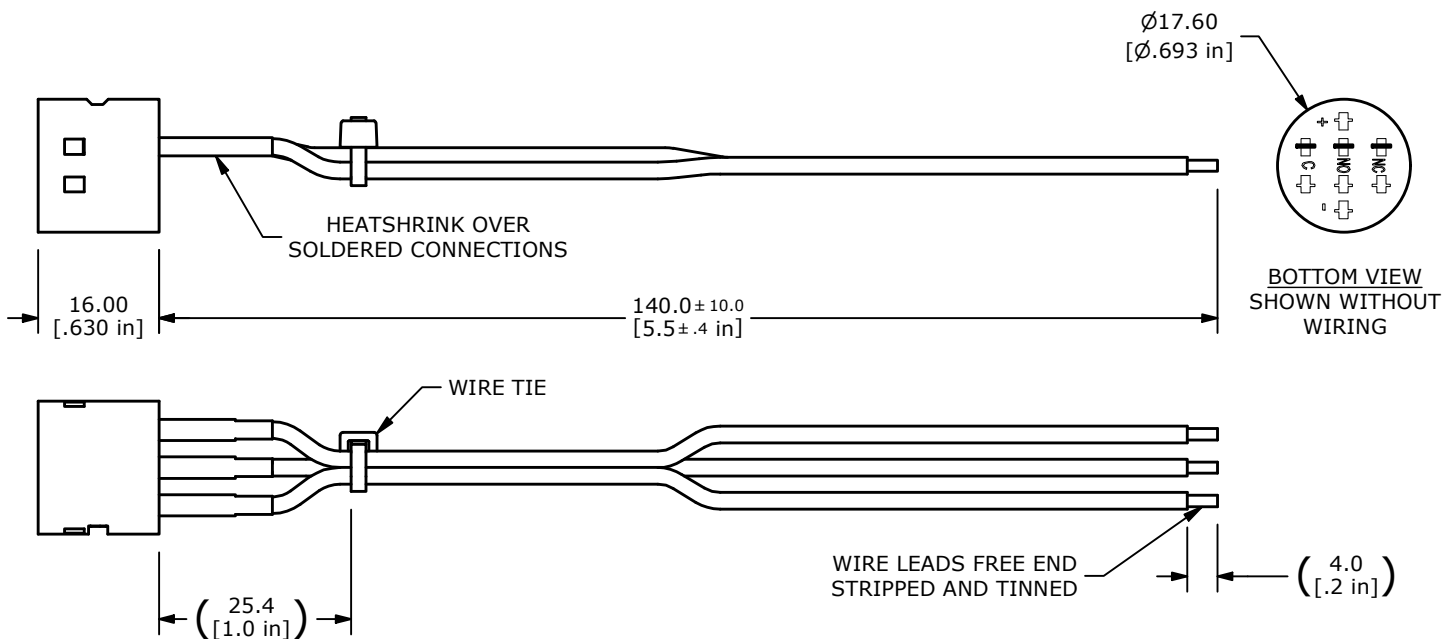

SWITCH	WIRE	LENGTH
SW1-1	WIRE, 22 AWG AWM UL1007, YELLOW	140.0 [5.5 in]
SW1-2	WIRE, 22 AWG AWM UL1007, BLUE	140.0 [5.5 in]
SW1-3	WIRE, 22 AWG AWM UL1007, GREEN	140.0 [5.5 in]

- NOTE:
1. ALL DIMENSIONS IN MM [INCH]
 2. GENERAL TOLERANCE: X.X = ± 0.4
X.XX = ± 0.25
 3. MATES WITH THE PV4 SERIES SPDT NON-ILLUMINATED SWITCHES.

B	24777	WIRE LEADS STRIPPED AND TINNED	2/26/21	JM
A	23863	NEW RELEASE	4/22/19	MJR
REV	PCR NO	DESCRIPTION	DATE	BY

TITLE PVP4WSN				
SCALE 1:1	DATE 4/22/2019	DR MJR	DWG 52-PVP4WSN	REV B

THE INFORMATION CONTAINED IN THIS DOCUMENT IS PROPRIETARY TO E-SWITCH AND IS NOT TO BE COPIED OR TRANSFERRED