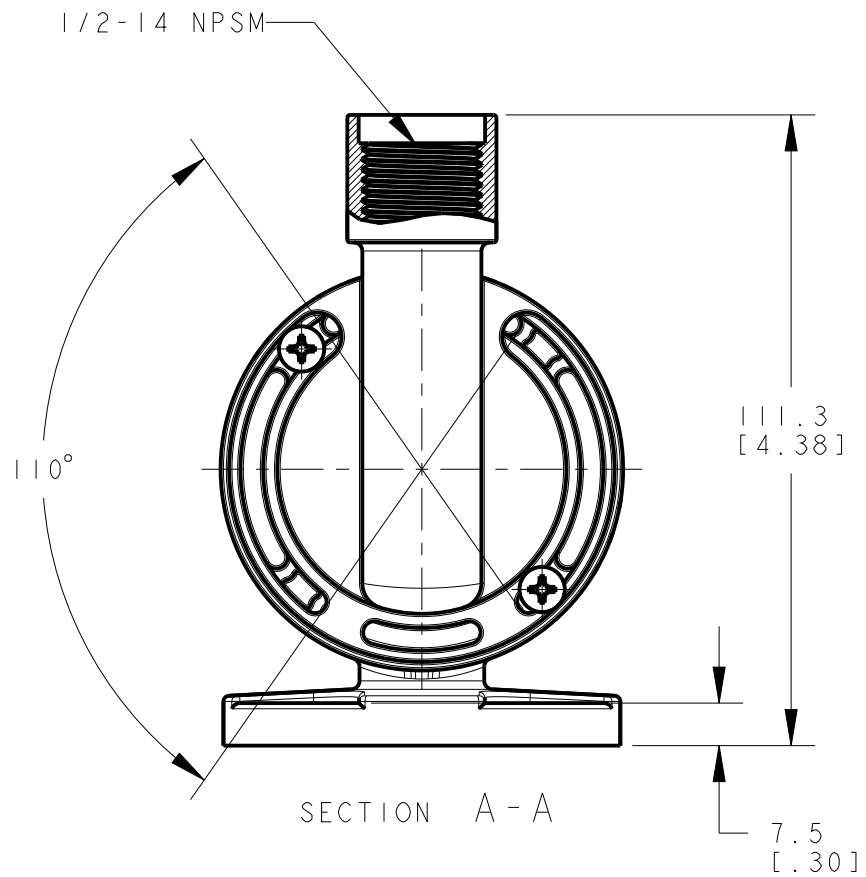

8 7 6 5 4 3 2 1

This drawing is the property of BANNER ENGINEERING CORP. and is proprietary in general and in detail. Its contents shall not be revealed to outside parties without written consent of BANNER.

BANNER ENGINEERING CORP.
P.O. BOX 9414
MINNEAPOLIS, MN 55440

THIRD ANGLE PROJECTION

TITLE

SA-FFB12

SIZE B	DRAWING NO. 182888	REV. A

SCALE 3:4	SHEET 1 OF 1

NOTES:
1. ALL DIMENSIONS ARE MILLIMETERS [INCHES] UNLESS OTHERWISE NOTED.

8 7 6 5 4 3 2 1 PRO/E