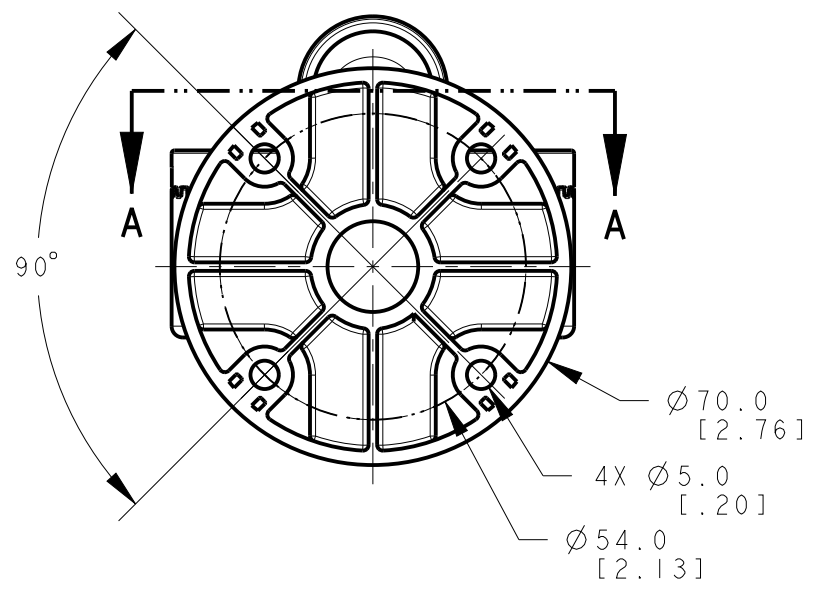

8 7 6 5 4 3 2 1

This drawing is the property of BANNER ENGINEERING CORP. and is proprietary in general and in detail. Its contents shall not be revealed to outside parties without written consent of BANNER.

BANNER ENGINEERING CORP.
P.O. BOX 9414
MINNEAPOLIS, MN 55440

THIRD ANGLE PROJECTION

TITLE

SA-FFB12

SIZE B	DRAWING NO. 182888	REV. A

SCALE 3:4	SHEET 1 OF 1

NOTES:
1. ALL DIMENSIONS ARE MILLIMETERS [INCHES] UNLESS OTHERWISE NOTED.

8 7 6 5 4 3 2 1 PRO/E