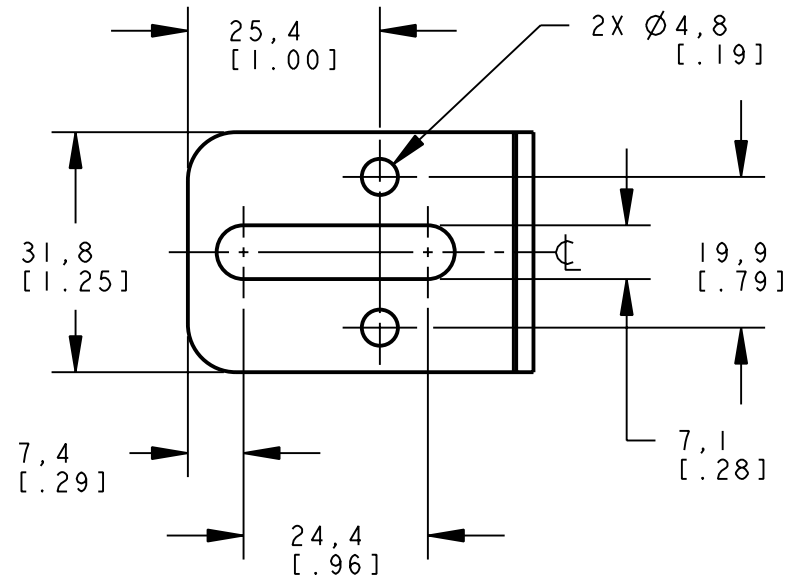

8 7 6 5 4 3 2 1

D
C
B
A

ISOMETRIC VIEW
SCALE 1:1

This drawing is the property of BANNER ENGINEERING CORP. and is proprietary in general and in detail. Its contents shall not be revealed to outside parties without written consent of BANNER.

BANNER ENGINEERING CORP.
P.O. BOX 9414
MINNEAPOLIS, MN 55440

THIRD ANGLE PROJECTION

TITLE
**USMB-5
WEB CAD DRAWINGS 2D/3D**

SIZE B	DRAWING NO. 156723	REV. A
-----------	------------------------------	------------------

SCALE 1:1	SHEET 1 OF 1
--------------	-----------------

NOTES:
1. ALL DIMENSIONS ARE MILLIMETERS [INCHES] UNLESS OTHERWISE NOTED.

8 7 6 5 4 3 2 1 PRO/A