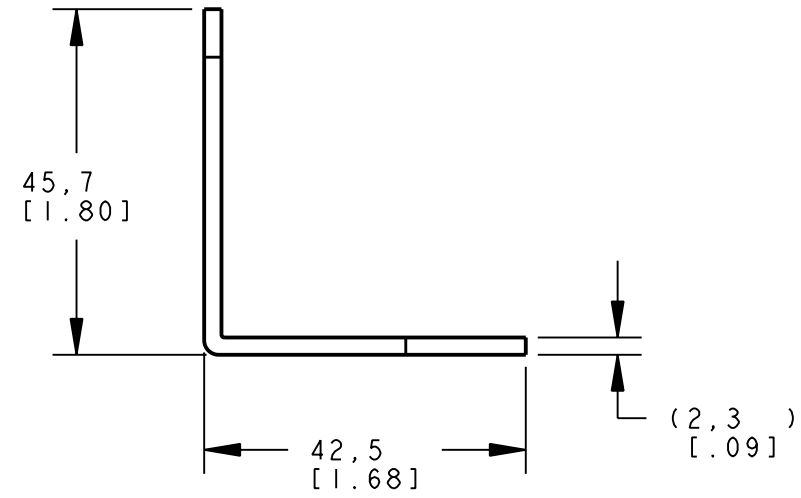

8 7 6 5 4 3 2 1

D
C
B
A

ISOMETRIC VIEW
SCALE 1:1

This drawing is the property of BANNER ENGINEERING CORP. and is proprietary in general and in detail. Its contents shall not be revealed to outside parties without written consent of BANNER.

BANNER ENGINEERING CORP.
P.O. BOX 9414
MINNEAPOLIS, MN 55440

THIRD ANGLE PROJECTION

TITLE
**USMB-5
WEB CAD DRAWINGS 2D/3D**

SIZE B	DRAWING NO. 156723	REV. A
-----------	------------------------------	------------------

SCALE 1:1	SHEET 1 OF 1
--------------	-----------------

NOTES:
1. ALL DIMENSIONS ARE MILLIMETERS [INCHES] UNLESS OTHERWISE NOTED.

8 7 6 5 4 3 2 1 PRO/A