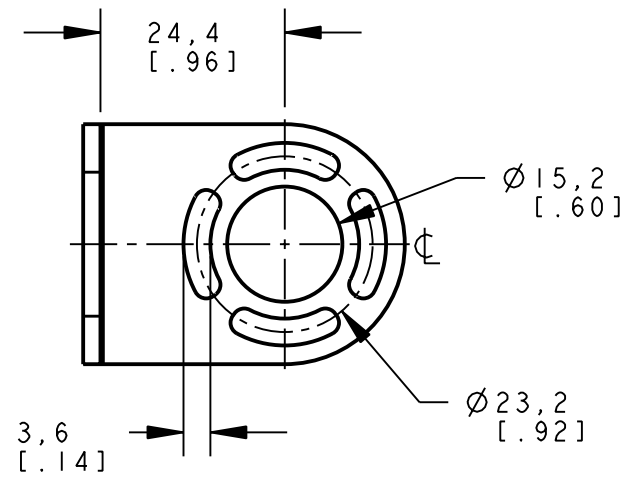

8 7 6 5 4 3 2 1

D
C
B
A

ISOMETRIC VIEW
SCALE 1:1

This drawing is the property of BANNER ENGINEERING CORP. and is proprietary in general and in detail. Its contents shall not be revealed to outside parties without written consent of BANNER.

BANNER ENGINEERING CORP.
P.O. BOX 9414
MINNEAPOLIS, MN 55440

THIRD ANGLE PROJECTION

TITLE
**USMB-5
WEB CAD DRAWINGS 2D/3D**

SIZE B	DRAWING NO. 156723	REV. A
-----------	------------------------------	------------------

SCALE 1:1	SHEET 1 OF 1
--------------	-----------------

NOTES:
1. ALL DIMENSIONS ARE MILLIMETERS [INCHES] UNLESS OTHERWISE NOTED.

8 7 6 5 4 3 2 1 PRO/A