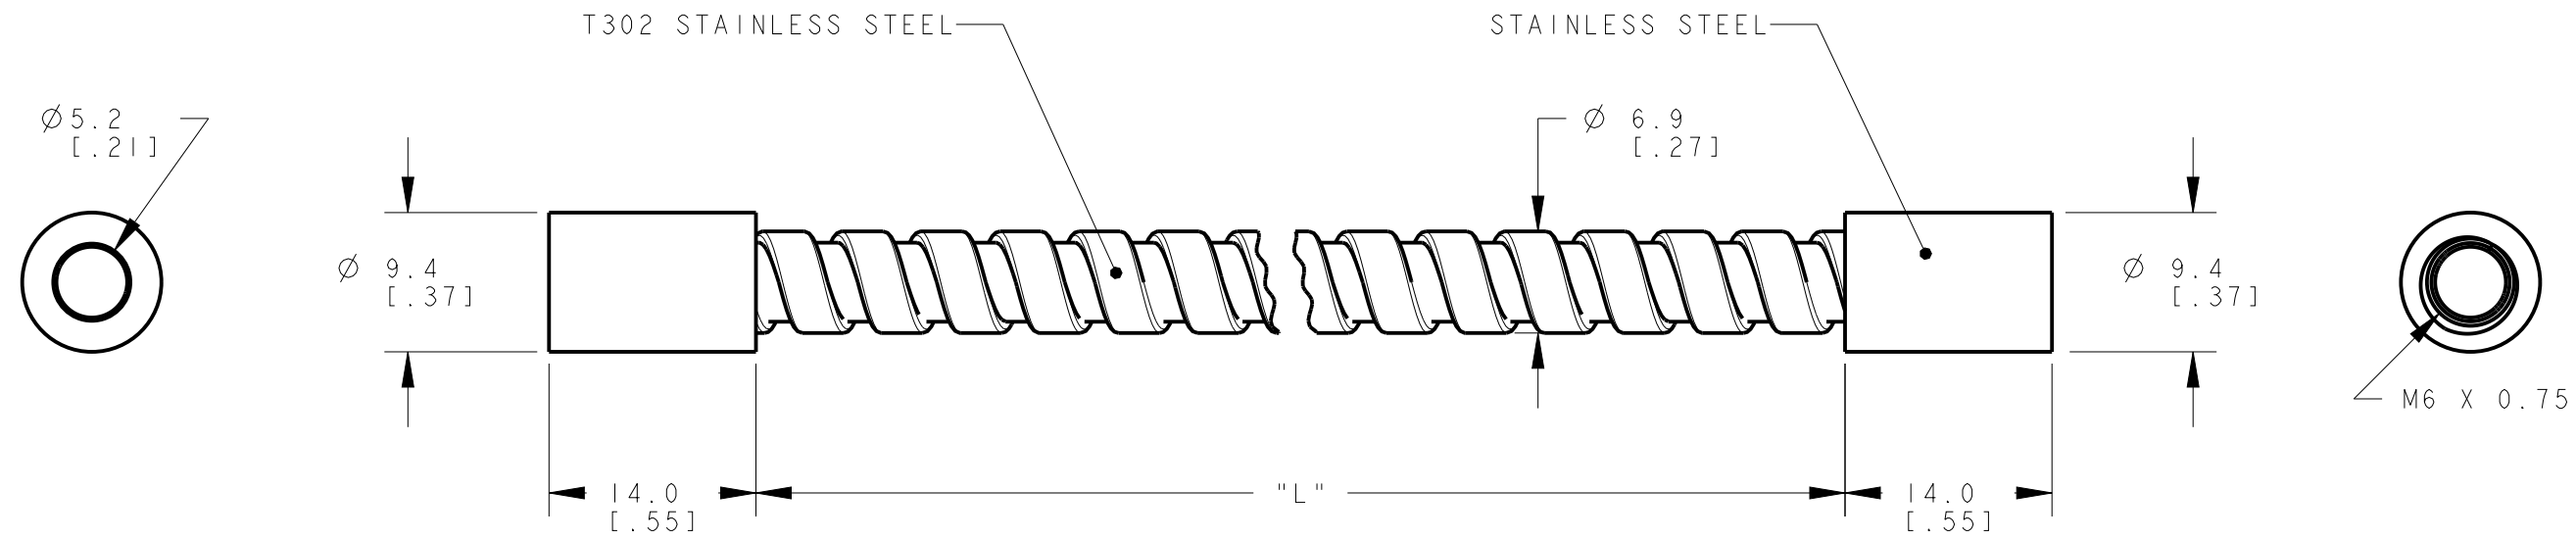

MODEL NO.	"L"	P/N
PFS69S6T	1829 [72]	48027
PFS69S3T	4572 [180]	51772
PFS69S3T	914 [36]	61187
PFS69S2T	610 [24]	61198
PFS69S.8T	229 [9]	68649
PFS69S30T	9144 [360]	96108
PFS69SI.5T	457 [18]	93750

NOTES:
 1. ALL DIMENSIONS ARE MILLIMETERS [INCHES] UNLESS OTHERWISE NOTED.
 2. REFER TO "www.bannerengineering.com" FOR ADDITIONAL DATA AND SPECIFICATIONS.

TITLE		
PFS69S CONDUIT		
SIZE B	DRAWING NO. 192757	REV. A
SCALE 2:1	SHEET 1 OF 1	

CREO