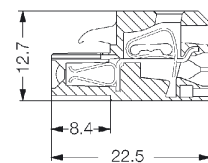

## Socket blocks BLZF 7.62

Technical Data		VDE	UL	CSA
Rated voltage	V	500*	300	300
Rated current	A	15	10	10
Clamping range max.	mm <sup>2</sup> /AWG	2.5	12	12

\*Overvoltage category III / Pollution severity 3  
Additional technical data see page 225

Technical Data		VDE	UL	CSA
Rated voltage	V	500*	300	300
Rated current	A	15	10	10
Clamping range max.	mm <sup>2</sup> /AWG	2.5	12	12

\*Overvoltage category III / Pollution severity 3  
Additional technical data see page 225

Technical Data		VDE	UL	CSA
Rated voltage	V	500*	300	300
Rated current	A	16	10	10
Clamping range max.	mm <sup>2</sup> /AWG	1.5	14	14

\*Overvoltage category III / Pollution severity 3  
Additional technical data see page 226