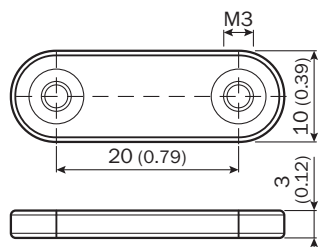

DATA SHEET

BEF-GPM3-W9

Brackets
Mounting systems

MOUNTING SYSTEMS

BEF-GPM3-W9

ORDERING INFORMATION

| Type | part no. |
|-------------|----------|
| BEF-GPM3-W9 | 4066039 |

Further device versions and accessories at www.sick.com/Brackets

DETAILED TECHNICAL DATA

FEATURES

| | |
|----------------------|---|
| Accessory group | Mounting systems |
| Accessory family | Brackets |
| Description | Fastening plate with threaded sleeve M3 |
| Material | PMMA, Brass (Br) |
| Usable for | W9-3 |
| Mounting system type | Mounting plate |

DIMENSIONAL DRAWING

All dimensions in mm (inch)

Dimensions in mm (inch)

Further information as well as suitable accessories, example applications and downloads such as CAD dimensional models, operating instructions and software can be found at www.sick.com/4066039