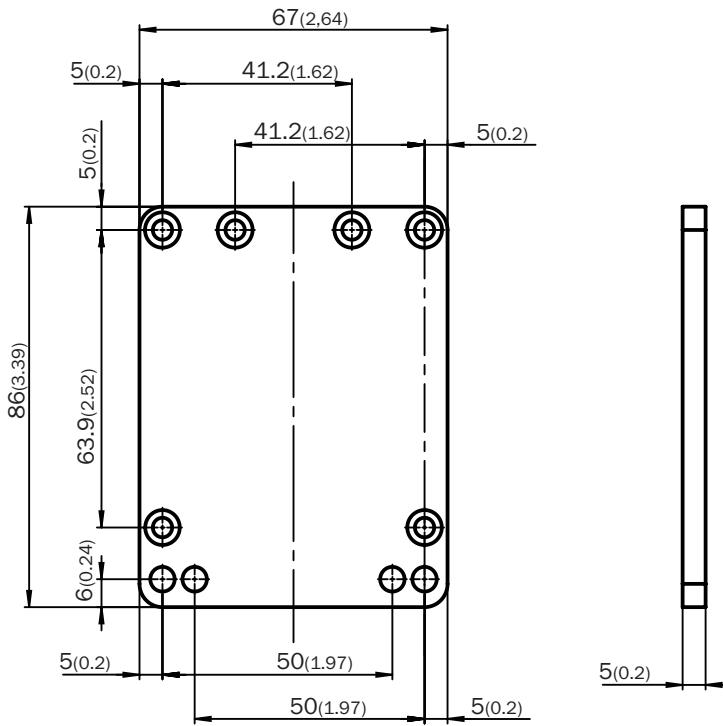

## ORDERING INFORMATION

Type	part no.
BEF-AP-W280	<a href="#">2129387</a>

Further device versions and accessories at [www.sick.com/Brackets](http://www.sick.com/Brackets)

## DETAILED TECHNICAL DATA

**DIMENSIONAL DRAWING**

Dimensions in mm (inch)

Further information as well as suitable accessories, example applications and downloads such as CAD dimensional models, operating instructions and software can be found at [www.sick.com/2129387](http://www.sick.com/2129387)