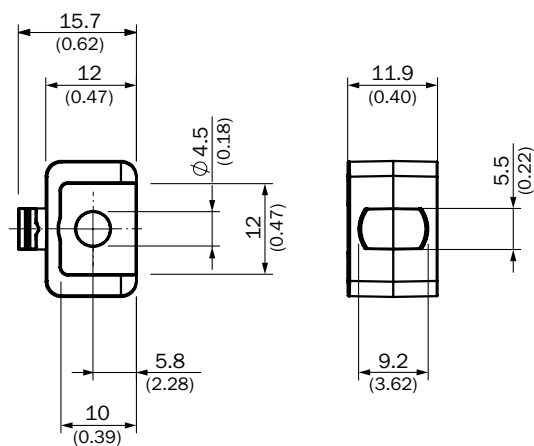

## ORDERING INFORMATION

Type	part no.
BEF-SLG2-SET1	2111623

Further device versions and accessories at [www.sick.com/Brackets](http://www.sick.com/Brackets)

## DETAILED TECHNICAL DATA

## DIMENSIONAL DRAWING

Dimensions in mm (inch)

Further information as well as suitable accessories, example applications and downloads such as CAD dimensional models, operating instructions and software can be found at [www.sick.com/2111623](http://www.sick.com/2111623)