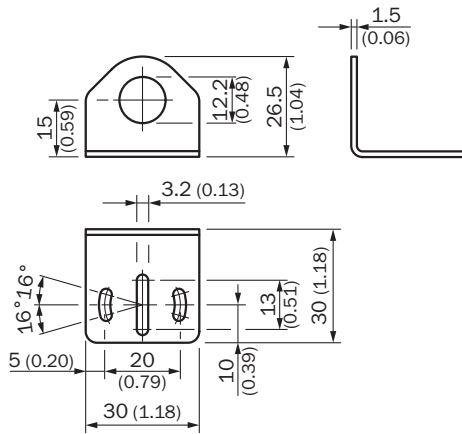

## ORDERING INFORMATION

Type	part no.
BEF-WN-M12	5308447

Further device versions and accessories at [www.sick.com/Brackets](http://www.sick.com/Brackets)

**DIMENSIONAL DRAWING**

Dimensions in mm (inch)

Further information as well as suitable accessories, example applications and downloads such as CAD dimensional models, operating instructions and software can be found at [www.sick.com/5308447](http://www.sick.com/5308447)