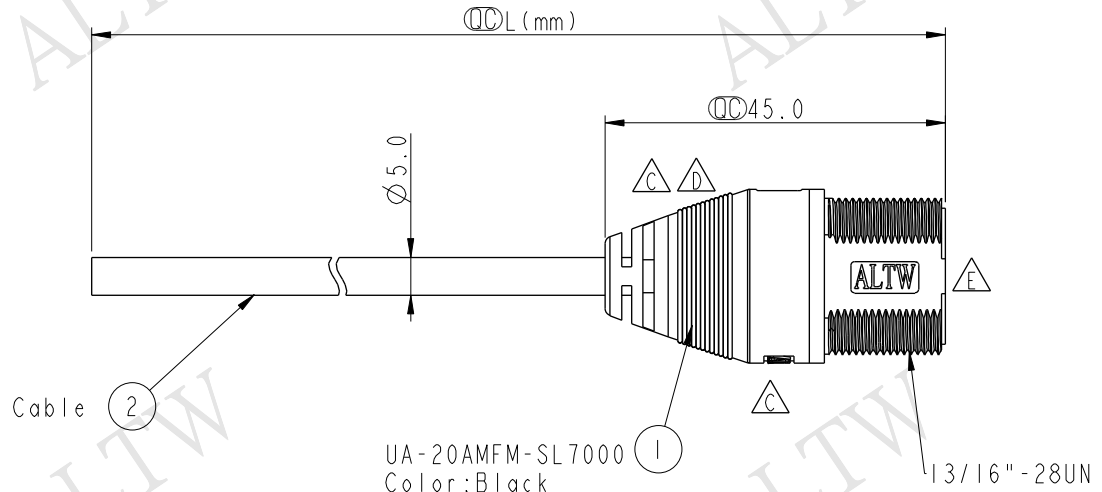

REV.	ECN NO.	DATE	SIGN	DESCRIPTION
D	LEN-950152~4	2009/03/26	Li Xiu Zhi	Change SR View
E	LEN1590225~28	2015/08/31	Doreen	New Logo updated to "ALTW".
F	LEN16C0059~62	2016/12/20	Neo	Changed Title