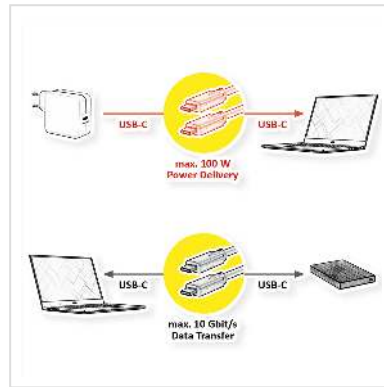

ROLINE GREEN USB 3.2 Gen 2 Cable, PD, C-C, M/M, 4K UHD-1, 10Gbit/s, Emark, 100W, black, 0.5 m

Product No.	11.44.9056
Manufacturer	ROLINE GREEN
Manufacturer No.	11.44.9056
EAN (single piece)	7630049629189

Full-featured USB 3.1 / USB 3.2 Gen 2 cable with a data transmission rate of up to 10 Gbit/s and full Power Delivery support of up to 20V 5A!

- High quality USB 3.1 / USB 3.2 Gen 2 cable with improved shielding
- With the new reversible Type C connectors at both ends
- Gold-plated contacts for low wear at high plugging cycles
- Suitable for data transfer rates of up to 10 Gbit/s
- Supports USB Power Delivery to 20V / 5A
- Supports video transfer

Technical specifications

Manufacturer	ROLINE GREEN
Product group	Cable
Product type	USB 3.2 Cable

Colour	black
Length	0.5 m
Scope of delivery	Cable without plastic bag, only marked with a paper label
Transfer quality	USB 3.2 Gen 2 SuperSpeed 10 Gbit/s (USB 3.1 Gen 2, USB 3.1)
Connection ports	USB Type C (USB-C) Male / USB Type C (USB-C) Male
Side 1 Connector Type	USB Type C (USB-C)
Side 1 Connector Gender	Male
Side 2 Connector Type	USB Type C (USB-C)
Side 2 Connector Gender	Male
Colour (Cable)	black
Max. resolution	3840 x 2160 @60Hz (4K, UHD-1)
Maximum data transfer rate	10 Gbit/s
Area of application	External
Supported charging technology	USB-PD - USB Power Delivery
Power (max.)	100 W
Cable shielding	Screened
Hand locking screws	no
Material (external cable mantle)	TPE
Cable LSOH	halogen-free
Weight	25.3 g
Height of packaging (single piece)	10 mm
Width of packaging (single piece)	100 mm
Depth of packaging (single piece)	100 mm