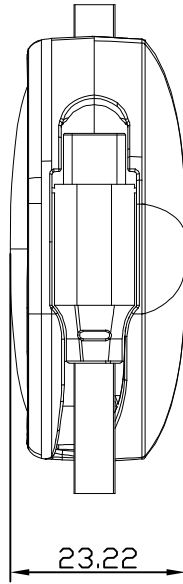

Meet RoHS

Voltage/Amp	20V3A60W
Logo	roline
Outer Shell	Aluminium/ABS
Output	Support iPhone 15, Notebook wz Type-C, Mobile
Input	Type-C
Cable	43/0.08Q+500D*2C+16/0.08Q+250D*2C+12/0.08Q+250D*1C Jacket: PE
Length	120+/-10mm
Color	Black/Grey

Specifications

A	FIRST EDITION	BAO	2023/01/05
REV. ECR	DESCRIPTION	C.N.	DATE

SECOMP

UNLESS OTHERWISE SPECIFIED: DIMENSIONS ARE IN MILLIMETERS ANGULAR TOLERANCE: ±1.0°		TITLE USB RETRACTABLE TPYE C, 60W, 1.2m	
DIMENSIONS	TOLERANCE	CHKD.	CONF.
0.00 TO 30.00mm	±0.10mm	DR. BAO	APPD.
30.01 TO 80.00mm	±0.13mm		
80.01 TO 150.00mm	±0.15mm		
150.01mm ↑	±0.20mm	MODEL NO: 11.02.8420	
MATERIAL	MATERIAL	SCALE	SHEET 1 / 1
FINISH	FINISH	UNIT	SIZE
		MM	A4
		REV.	A