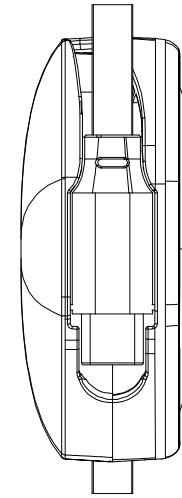

Meet RoHS

Voltage/Amp	20V3A60W
Logo	roline
Outer Shell	Aluminium/ABS
Output	Support iPhone 15, Notebook wz Type-C, Mobile
Input	Type-C
Cable	43/0.08Q+500D*2C+16/0.08Q+250D*2C+12/0.08Q+250D*1C Jacket: PE
Length	120+/-10mm
Color	Black/Grey

Specifications

A	FIRST EDITION	BAO	2023/01/05
REV. ECR	DESCRIPTION	C.N.	DATE

SECOMP

UNLESS OTHERWISE SPECIFIED: DIMENSIONS ARE IN MILLIMETERS ANGULAR TOLERANCE: ±1.0°		TITLE USB RETRACTABLE TPYE C, 60W, 1.2m	
DIMENSIONS	TOLERANCE	CHKD.	CONF.
0.00 TO 30.00mm	±0.10mm	DR. BAO	APPD.
30.01 TO 80.00mm	±0.13mm		
80.01 TO 150.00mm	±0.15mm		
150.01mm ↑	±0.20mm	MODEL NO: 11.02.8420	
MATERIAL	MATERIAL	SCALE	SHEET 1 / 1
FINISH	FINISH	UNIT	SIZE
		MM	A4
		REV.	A