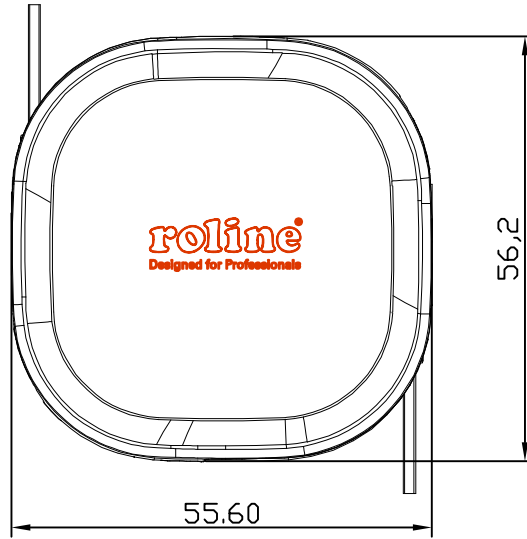

Meet RoHS

Voltage/Amp	20V3A60W
Logo	roline
Outer Shell	Aluminium/ABS
Output	Support iPhone 15, Notebook wz Type-C, Mobile
Input	Type-C
Cable	43/0.08Q+500D*2C+16/0.08Q+250D*2C+12/0.08Q+250D*1C Jacket: PE
Length	120+/-10mm
Color	Black/Grey

Specifications

A	FIRST EDITION	BAO	2023/01/05
REV. ECR	DESCRIPTION	C.N.	DATE

SECOMP

UNLESS OTHERWISE SPECIFIED: DIMENSIONS ARE IN MILLIMETERS ANGULAR TOLERANCE: ±1.0°		TITLE USB RETRACTABLE TPYE C, 60W, 1.2m	
DIMENSIONS	TOLERANCE	CHKD.	CONF.
0.00 TO 30.00mm	±0.10mm	DR. BAO	APPD.
30.01 TO 80.00mm	±0.13mm		
80.01 TO 150.00mm	±0.15mm		
150.01mm ↑	±0.20mm	MODEL NO: 11.02.8420	
MATERIAL	MATERIAL	SCALE	SHEET 1 / 1
FINISH	FINISH	UNIT	SIZE
		MM	A4
		REV.	A