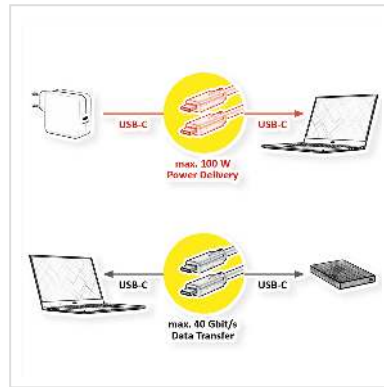

ROLINE USB4 Gen3x2 Cable, PD, C-C, M/M, 8K UHD-2, 40Gbit/s, 100W, extra-flat, black, 15 cm

Product No.	11.02.9078
Manufacturer	ROLINE
Manufacturer No.	11.02.9078
EAN (single piece)	7630049628595

ROLINE USB4 flat silicone cable with data transfer rates of up to 40 Gbit/s and support of PD (Power Delivery) at up to 20V5A. The silicone-sheathed flat cable not only looks great, but also allows extremely flexible use thanks to its small bending radius.

- USB4 cable in high quality
- With USB type C connectors on both sides
- Suitable for data transfer rates of up to 40 Gbit/s
- USB power supply with up to 20V5A
- Rugged aluminum plugs and a flexible, flat silicone cable for optimal durability
- Supports video transfer
- Colour: black

Technical specifications

Manufacturer	ROLINE
--------------	--------

Product group	Cable
Product type	USB4 Cable
Colour	black
Length	15 cm
Transfer quality	USB4 Gen3x2 40 Gbit/s
Connection ports	USB Type C (USB-C) Male / USB Type C (USB-C) Male
Side 1 Connector Type	USB Type C (USB-C)
Side 1 Connector Gender	Male
Side 2 Connector Type	USB Type C (USB-C)
Side 2 Connector Gender	Male
Colour (Cable)	black
Ribbon cable	yes
Max. resolution	7680 x 4320 @60Hz (8K, UHD-2)
Maximum data transfer rate	40 Gbit/s
Area of application	External
Supported charging technology	USB-PD - USB Power Delivery
Power (max.)	100 W
Hand locking screws	no
Depth	150 mm
Weight	11 g
Height of packaging (single piece)	10 mm
Width of packaging (single piece)	10 mm
Depth of packaging (single piece)	140 mm
Package weight (single piece)	0.017 kg