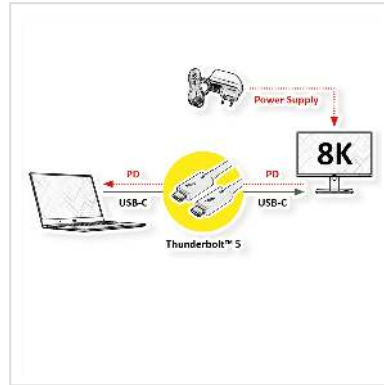

# ROLINE Thunderbolt™ 5 Cable, C-C, M/M, 8K UHD-2, 80Gbit/s, 240W, passive, black, 1 m

<b>Product No.</b>	11.02.9112
<b>Manufacturer</b>	ROLINE
<b>Manufacturer No.</b>	11.02.9112
<b>EAN (single piece)</b>	7630049634930

**Thunderbolt™ 5 cables use the USB Type C connector and provide a data transfer rate of up to 80 Gbit/s (bidirectional) and even 120 Gbit/s (asymmetrical) with the “Bandwidth Boost” as well as a charging speed of up to 240W! Thunderbolt™ 5 enables the use of two 8K monitors at 60Hz or three 4K monitors at 144 Hz.**

- Thunderbolt™ 5 enables a maximum data transfer rate of up to 80 Gbit/s (bidirectional) and up to 120 Gbit/s (asymmetrical)
- Enables the use of two 8K monitors at 60 Hz or three 4K monitors at 144 Hz
- Supports DP 2.1
- Thunderbolt™ 5 supports PD 3.1 (Power Delivery) up to 240W - to power your Macbook, Ultrabook or Notebook/Laptop
- Dynamic bandwidth adjustment - bandwidth is split between data and display transmission depending on requirements
- Cable in particularly high quality with improved shielding
- With the reversible USB Type C connector at both ends
- Colour: black

## Technical specifications

Manufacturer	ROLINE
Product group	Cable

Product type	Thunderbolt™ 5 Cable
Colour	black
Length	1 m
Transfer quality	Thunderbolt™ 5 - 80 Gbit/s
Connection ports	USB Type C (USB-C) Male / USB Type C (USB-C) Male
Side 1 Connector Type	USB Type C (USB-C)
Side 1 Connector Gender	Male
Side 2 Connector Type	USB Type C (USB-C)
Side 2 Connector Gender	Male
Colour (Cable)	black
Max. resolution	7680 x 4320 @120Hz (8K, UHD-2)
Maximum data transfer rate	80 Gbit/s
Area of application	External
Supported charging technology	USB-PD - USB Power Delivery
Power (max.)	240 W
Cable shielding	Screened
Weight	43.6 g
Height of packaging (single piece)	20 mm
Width of packaging (single piece)	100 mm
Depth of packaging (single piece)	100 mm
Package weight (single piece)	0.05 kg