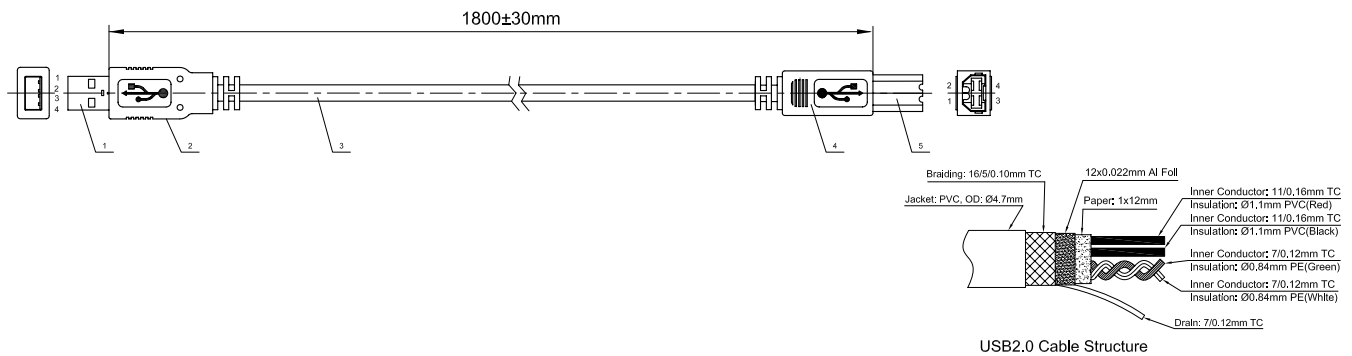

Type A Plug to Type B Plug

RoHS
Compliant

Specifications

Connector to Connector : Type A Plug to Type B Plug
 USB Standard : USB 2.0
 Jacket Colour : White
 Cable Length : 1.8m (5.9ft)

Diagram

Item	Description	Qty.
1	USB2.0 A plug, nickel-plated	1 set
2	USB2.0 A (P) outer mold, PVC, while	1 Pcs
3	1 P+2C USB2.0 cable, while	
4	USB2.0 B (P) outer mold, PVC, white	1 set
5	USB2.0 B plug, nickel-plated	1 Pcs

PIN ASSIGNMENT		
USB A PLUG		USB A PLUG
1	Red	1
2	White	2
3	Green	3
4	Black	4
SHELL	Drain + Shielding	SHELL

Part Number Table

Description	Part Number
USB 2.0 Cable, Type A Plug to Type B Plug, 1.8m, White	PSG02906

Dimensions : Millimetres

Important Notice : This data sheet and its contents (the "Information") belong to the members of the AVNET group of companies (the "Group") or are licensed to it. No licence is granted for the use of it other than for information purposes in connection with the products to which it relates. No licence of any intellectual property rights is granted. The Information is subject to change without notice and replaces all data sheets previously supplied. The Information supplied is believed to be accurate but the Group assumes no responsibility for its accuracy or completeness, any error in or omission from it or for any use made of it. Users of this data sheet should check for themselves the Information and the suitability of the products for their purpose and not make any assumptions based on information included or omitted. Liability for loss or damage resulting from any reliance on the Information or use of it (including liability resulting from negligence or where the Group was aware of the possibility of such loss or damage arising) is excluded. This will not operate to limit or restrict the Group's liability for death or personal injury resulting from its negligence. pro-SIGNAL is the registered trademark of Premier Farnell Limited 2019.