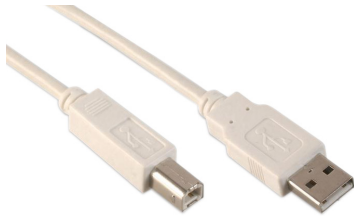

Type A Plug to Type B Plug

RoHS
Compliant

Specifications

Connector to Connector : Type A Plug to Type B Plug
 USB Standard : USB 2.0
 Jacket Colour : White
 Cable Length : 1.8m (5.9ft)

Diagram

Item	Description	Qty.
1	USB2.0 A plug, nickel-plated	1 set
2	USB2.0 A (P) outer mold, PVC, while	1 Pcs
3	1 P+2C USB2.0 cable, while	
4	USB2.0 B (P) outer mold, PVC, white	1 set
5	USB2.0 B plug, nickel-plated	1 Pcs

PIN ASSIGNMENT		
USB A PLUG		USB A PLUG
1	Red	1
2	White	2
3	Green	3
4	Black	4
SHELL	Drain + Shielding	SHELL

Part Number Table

Description	Part Number
USB 2.0 Cable, Type A Plug to Type B Plug, 1.8m, White	PSG02906