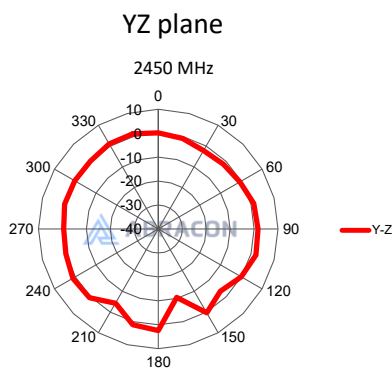

# TRI BAND WI-FI 6E/7 FPC ANTENNA

AANI-FB-0084

Request Samples

Check Inventory

34.8 x 8.9 x 0.2 mm  
RoHS Compliant  
MSL Level = N/A

## Radiation Characteristics – 3D & 2D pattern

2450MHz