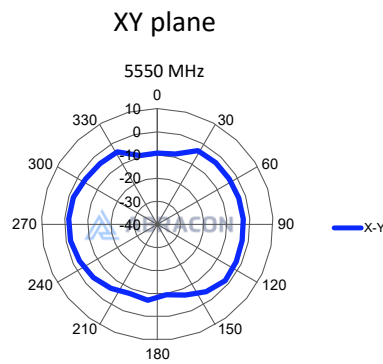

## Radiation Characteristics – 3D & 2D pattern

2450MHz

# TRI BAND WI-FI 6E/7 FPC ANTENNA

**AANI-FB-0084**

Request Samples

Check Inventory

**34.8 x 8.9 x 0.2 mm**  
**RoHS Compliant**  
MSL Level = N/A

5550MHz