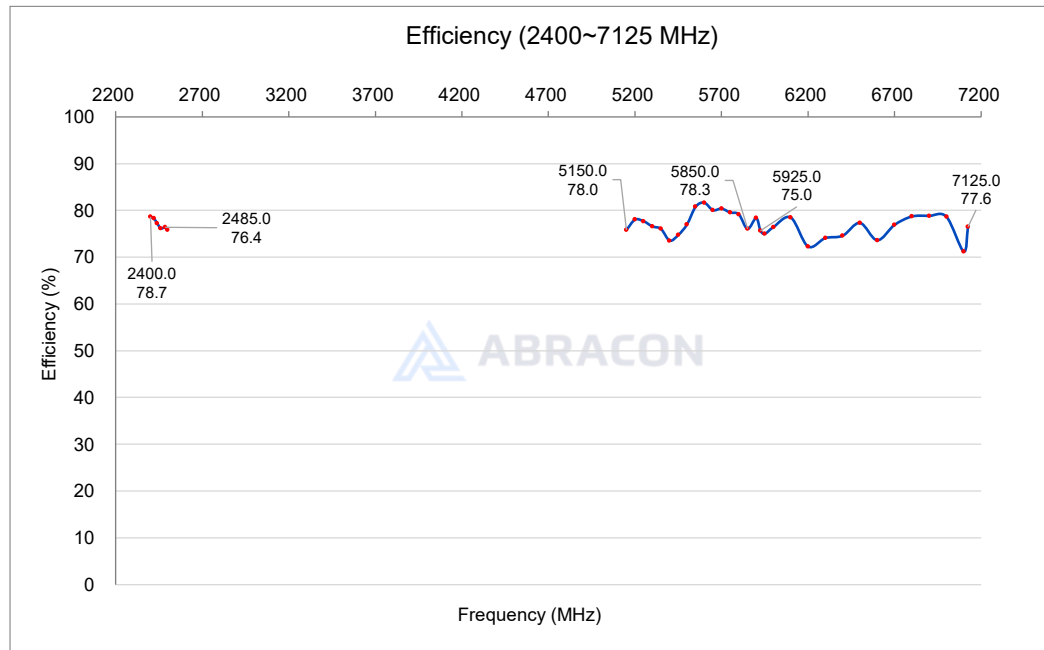

## Radiation Characteristics – Peak Gain

## Radiation Characteristics – Total Efficiency (%)