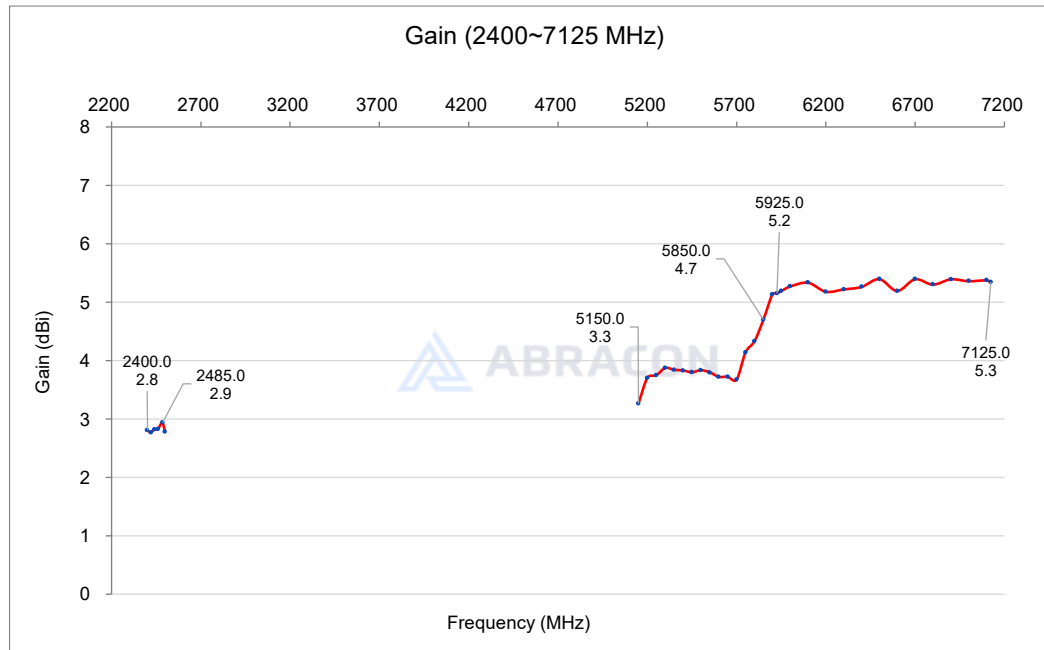

# TRI BAND WI-FI 6E/7 FPC ANTENNA

AANI-FB-0084

Request Samples

Check Inventory

34.8 x 8.9 x 0.2 mm  
RoHS Compliant  
MSL Level = N/A

## Radiation Characteristics – Peak Gain