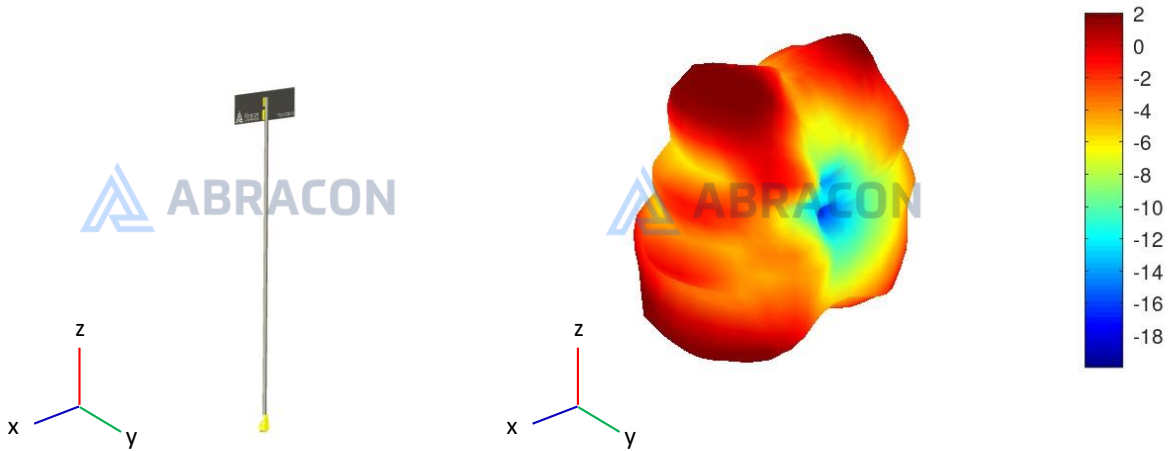

# TRI BAND WI-FI 6E/7 FPC ANTENNA

**AANI-FB-0084**

Request Samples

Check Inventory

**34.8 x 8.9 x 0.2 mm**  
**RoHS Compliant**  
**MSL Level = N/A**

6525MHz