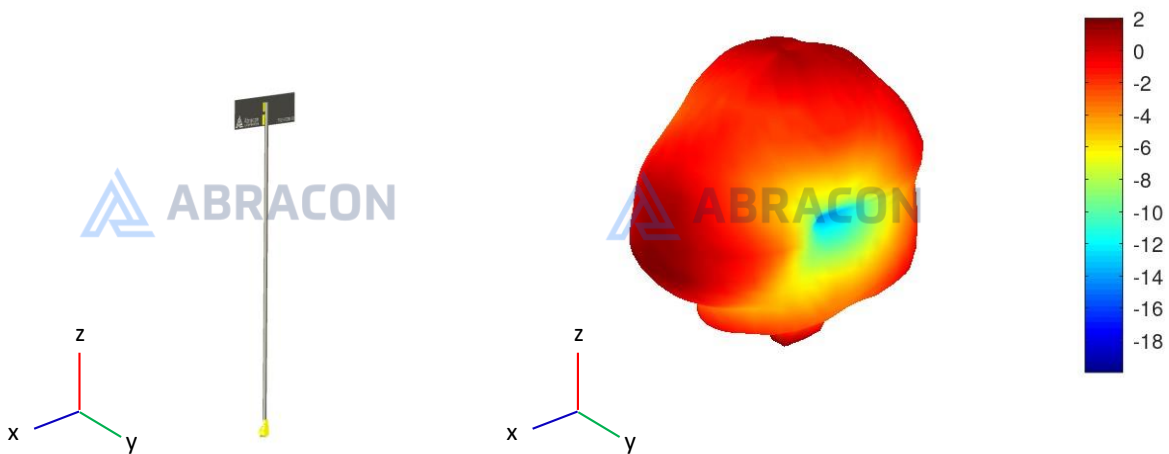

TRI BAND WI-FI 6E/7 FPC ANTENNA

AANI-FB-0084

Request Samples

Check Inventory

34.8 x 8.9 x 0.2 mm
RoHS Compliant
MSL Level = N/A

Radiation Characteristics – 3D & 2D pattern

2450MHz