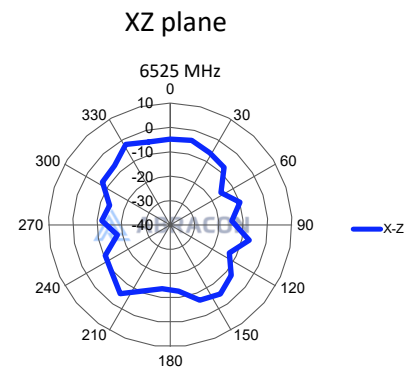

# TRI BAND WI-FI 6E/7 FPC ANTENNA

**AANI-FB-0084**

Request Samples

Check Inventory

**34.8 x 8.9 x 0.2 mm**  
**RoHS Compliant**  
MSL Level = N/A

5550MHz

# TRI BAND WI-FI 6E/7 FPC ANTENNA

**AANI-FB-0084**

Request Samples

Check Inventory

**34.8 x 8.9 x 0.2 mm**  
**RoHS Compliant**  
**MSL Level = N/A**

6525MHz