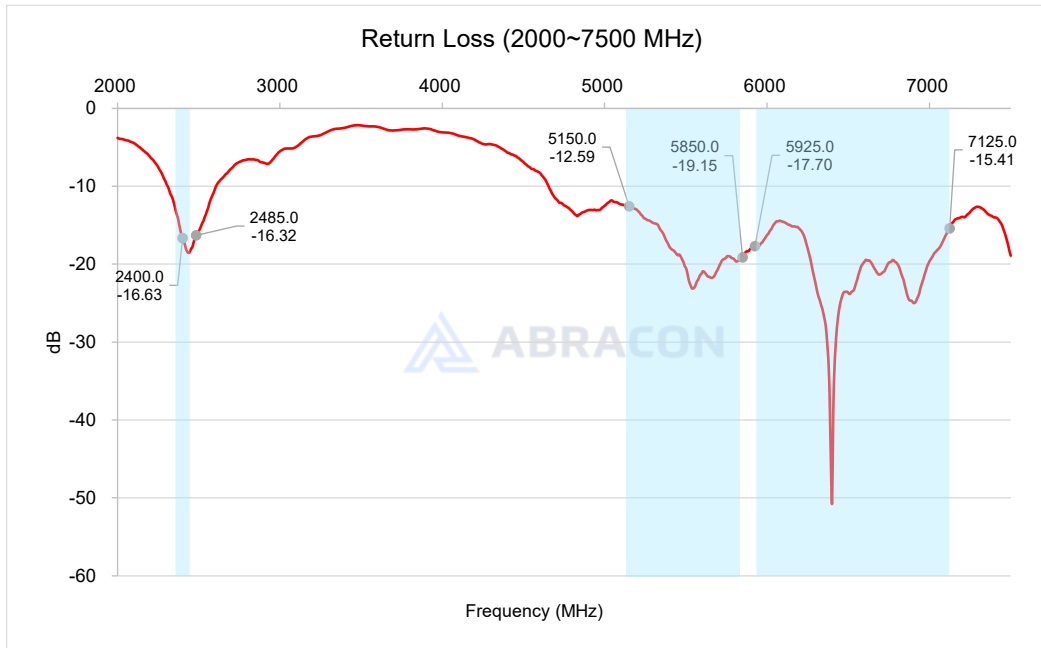

TRI BAND WI-FI 6E/7 FPC ANTENNA

AANI-FB-0084

Request Samples

Check Inventory

34.8 x 8.9 x 0.2 mm
RoHS Compliant
MSL Level = N/A

Reflection Characteristics – Return Loss & VSWR

5101 Hidden Creek Ln Spicewood TX 78669
Phone: 512-371-6159 | Fax: 512-351-8858
For terms and conditions of sales, please visit:
www.abracon.com

REVISED: 08-12-24

ABRACON IS
ISO9001-2015
CERTIFIED