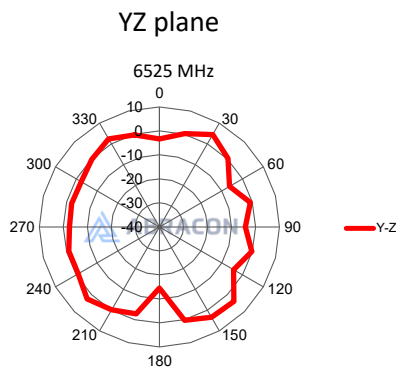

# TRI BAND WI-FI 6E/7 FPC ANTENNA

**AANI-FB-0084**

Request Samples

Check Inventory

**34.8 x 8.9 x 0.2 mm**  
**RoHS Compliant**  
MSL Level = N/A

5550MHz

# TRI BAND WI-FI 6E/7 FPC ANTENNA

**AANI-FB-0084**

Request Samples

Check Inventory

**34.8 x 8.9 x 0.2 mm**  
**RoHS Compliant**  
**MSL Level = N/A**

6525MHz