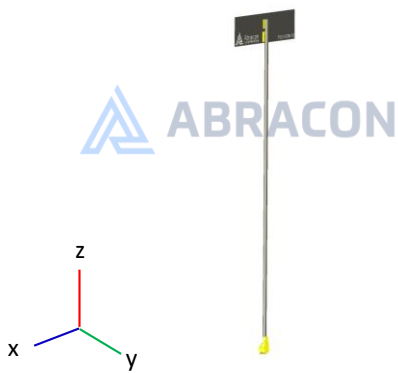

# TRI BAND WI-FI 6E/7 FPC ANTENNA

**AANI-FB-0084**

Request Samples

Check Inventory

**34.8 x 8.9 x 0.2 mm**  
**RoHS Compliant**  
MSL Level = N/A

5550MHz