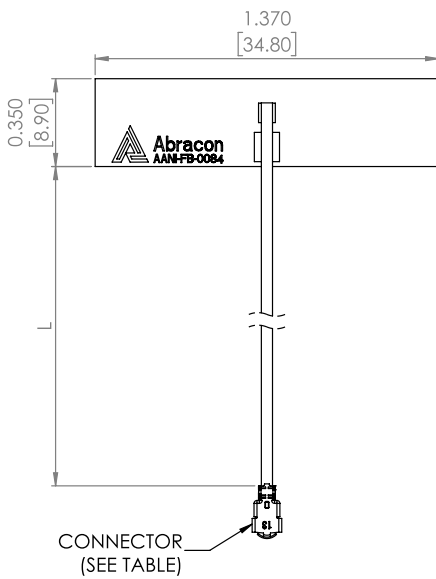

# TRI BAND WI-FI 6E/7 FPC ANTENNA

**AANI-FB-0084**

Request Samples

Check Inventory

**34.8 x 8.9 x 0.2 mm**  
**RoHS Compliant**  
**MSL Level = N/A**

## Product Dimensions

**FRONT VIEW**

**SIDE VIEW**