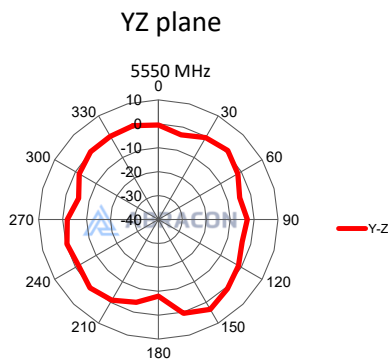

## Radiation Characteristics – 3D & 2D pattern

2450MHz

# TRI BAND WI-FI 6E/7 FPC ANTENNA

**AANI-FB-0084**

Request Samples

Check Inventory

**34.8 x 8.9 x 0.2 mm**  
**RoHS Compliant**  
MSL Level = N/A

5550MHz