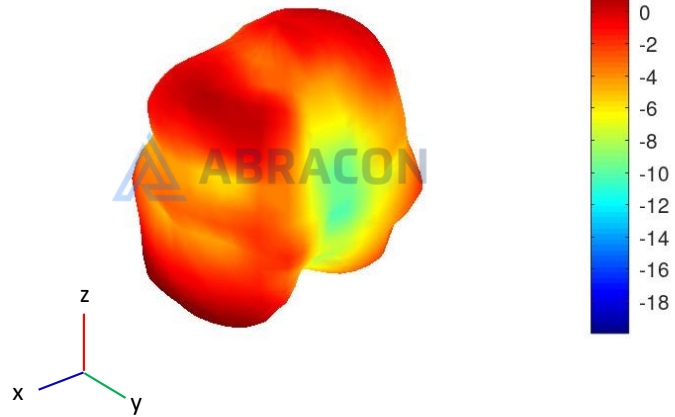

# TRI BAND WI-FI 6E/7 FPC ANTENNA

**AANI-FB-0084**

Request Samples

Check Inventory

**34.8 x 8.9 x 0.2 mm**  
**RoHS Compliant**  
MSL Level = N/A

5550MHz