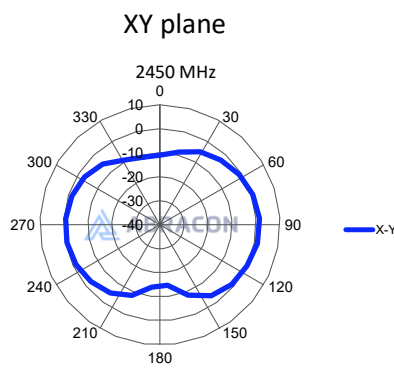

# TRI BAND WI-FI 6E/7 FPC ANTENNA

AANI-FB-0084

Request Samples

Check Inventory

34.8 x 8.9 x 0.2 mm  
RoHS Compliant  
MSL Level = N/A

## Radiation Characteristics – 3D & 2D pattern

2450MHz