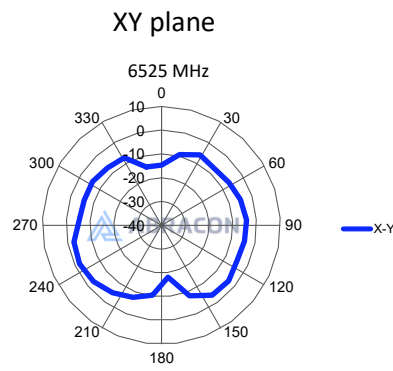

# TRI BAND WI-FI 6E/7 FPC ANTENNA

**AANI-FB-0084**

Request Samples

Check Inventory

**34.8 x 8.9 x 0.2 mm**  
**RoHS Compliant**  
MSL Level = N/A

5550MHz

# TRI BAND WI-FI 6E/7 FPC ANTENNA

**AANI-FB-0084**

Request Samples

Check Inventory

**34.8 x 8.9 x 0.2 mm**  
**RoHS Compliant**  
**MSL Level = N/A**

6525MHz