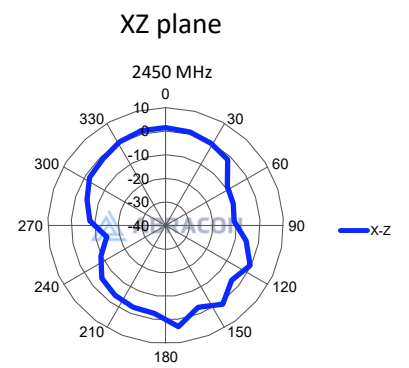

# TRI BAND WI-FI 6E/7 FPC ANTENNA

AANI-FB-0084

Request Samples

Check Inventory

34.8 x 8.9 x 0.2 mm  
RoHS Compliant  
MSL Level = N/A

## Radiation Characteristics – 3D & 2D pattern

2450MHz