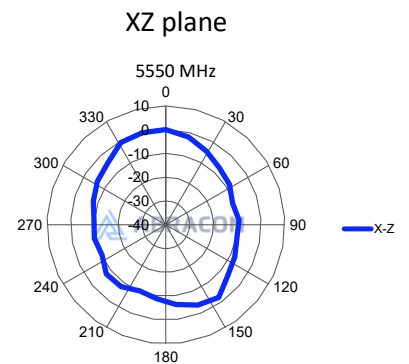

## Radiation Characteristics – 3D & 2D pattern

2450MHz

# TRI BAND WI-FI 6E/7 FPC ANTENNA

**AANI-FB-0084**

Request Samples

Check Inventory

**34.8 x 8.9 x 0.2 mm**  
**RoHS Compliant**  
MSL Level = N/A

5550MHz