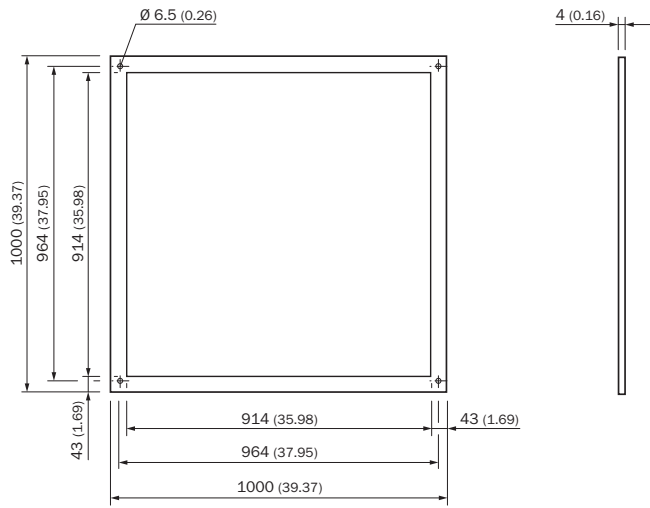

## Detailed technical data

### Technical specifications

<b>Accessory group</b>	Reflectors
<b>Accessory family</b>	Angular
<b>Description</b>	Reflector plate, “diamond grade” reflective tape, 1,000 mm x 1,000 mm, base plate material: aluminum, screw connection
<b>Mounting system type</b>	Screw-on, 4 hole mounting
<b>Ambient operating temperature</b>	-25 °C ... +65 °C

Dimensional drawing (Dimensions in mm (inch))