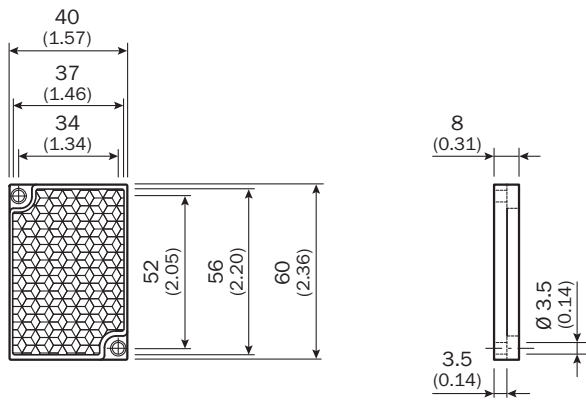

### Technical specifications

<b>Accessory group</b>	Reflectors
<b>Accessory family</b>	Angular
<b>Description</b>	Rectangular, M3 screw connection, countersunk screw head
<b>Mounting system type</b>	Screw-on, 2 hole mounting
<b>Ambient operating temperature</b>	-20 °C ... +65 °C
<b>Dimensions</b>	40 mm x 60 mm
<b>Reflective area</b>	37 mm x 56 mm
<b>Material</b>	PMMA/ABS

Dimensional drawing (Dimensions in mm (inch))