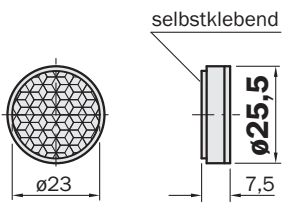

Dimensional drawing (Dimensions in mm (inch))