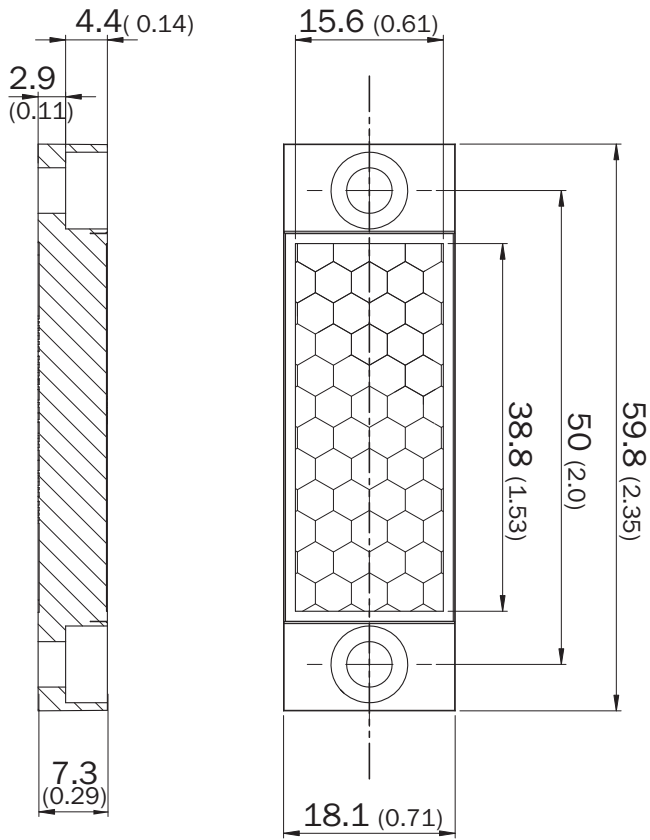

## Ordering information

Type	Part no.
PL20 CHEM	5321089

Other models and accessories → [www.sick.com/](http://www.sick.com/)

## Detailed technical data

### Technical specifications

<b>Accessory group</b>	Reflectors
<b>Accessory family</b>	Special reflectors
<b>Description</b>	Chemically resistant, screw connection
<b>Mounting system type</b>	Screw-on, 2 hole mounting
<b>Ambient operating temperature</b>	-20 °C ... +140 °C
<b>Dimensions</b>	18.1 mm x 59.8 mm
<b>Reflective area</b>	15 mm x 38 mm
<b>Material</b>	Plastic

Dimensional drawing (Dimensions in mm (inch))