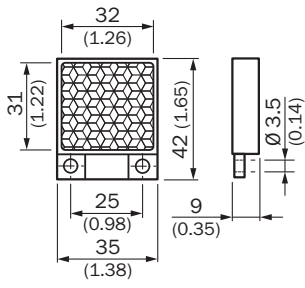

## Detailed technical data

### Technical specifications

<b>Accessory group</b>	Reflectors
<b>Accessory family</b>	Angular
<b>Description</b>	Rectangular, screw connection
<b>Mounting system type</b>	Screw-on, 2 hole mounting
<b>Ambient operating temperature</b>	-20 °C ... +65 °C
<b>Dimensions</b>	35 mm x 42 mm
<b>Reflective area</b>	31 mm x 32 mm
<b>Material</b>	PMMA/ABS

## Dimensional drawing (Dimensions in mm (inch))