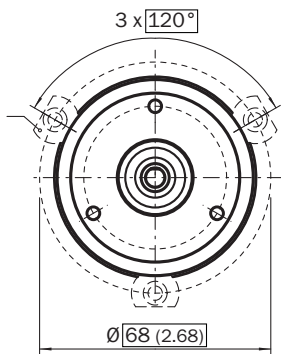

BEF-WK-SF

SICK
Sensor Intelligence.

Ordering information

Type	Part no.
BEF-WK-SF	2029166

Other models and accessories → www.sick.com/

Detailed technical data

Technical specifications

Accessory group	Other mounting accessories
Accessory family	Servo clamps
Items supplied	Without mounting hardware
Description	Servo clamps, large, for servo flange (clamps, eccentric fastener), 3 pcs, without mounting material

Dimensional drawing (Dimensions in mm (inch))

Instruction for installation

Mounting requirements for small servo clamp

All dimensions in mm (inch)

Part no. 2029166

SICK AT A GLANCE

SICK is one of the leading manufacturers of intelligent sensors and sensor solutions for industrial applications. A unique range of products and services creates the perfect basis for controlling processes securely and efficiently, protecting individuals from accidents and preventing damage to the environment.