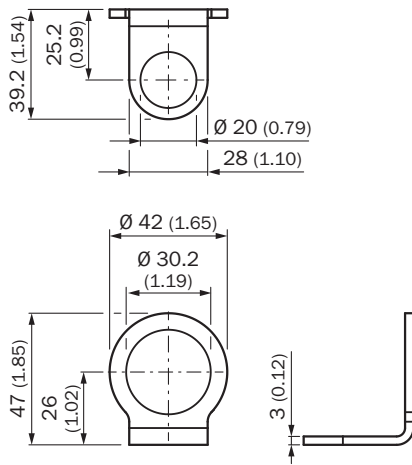

## Detailed technical data

### Technical specifications

<b>Accessory group</b>	Universal bar clamp systems
<b>Material</b>	Stainless steel 1.4571 (sheet), Stainless steel 1.4408 (clamp)
<b>Items supplied</b>	Universal clamp (5322627), mounting hardware
<b>Description</b>	Plate N10N for universal clamps
<b>Usable for</b>	M30 round sensors

## Dimensional drawing (Dimensions in mm (inch))