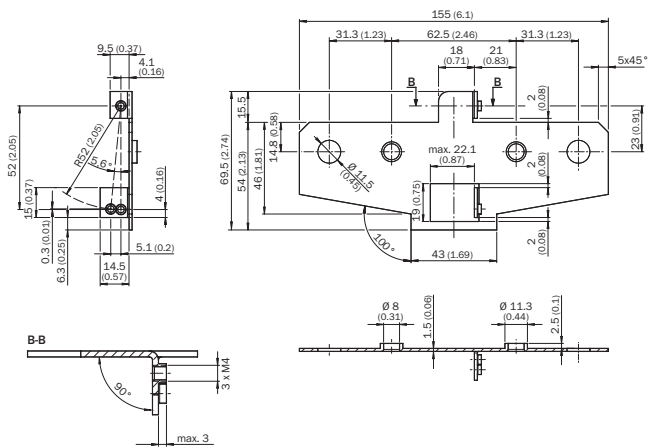

BEF-WN-RT/IRT

SICK
Sensor Intelligence.

Ordering information

Type	Part no.
BEF-WN-RT/IRT	2074621

Other models and accessories → www.sick.com/

Detailed technical data

Technical specifications

Accessory group	Mounting brackets and plates
Accessory family	Mounting brackets
Material	Steel, zinc coated
Items supplied	Mounting hardware included
Description	Mounting bracket

Dimensional drawing (Dimensions in mm (inch))

SICK AT A GLANCE

SICK is one of the leading manufacturers of intelligent sensors and sensor solutions for industrial applications. A unique range of products and services creates the perfect basis for controlling processes securely and efficiently, protecting individuals from accidents and preventing damage to the environment.