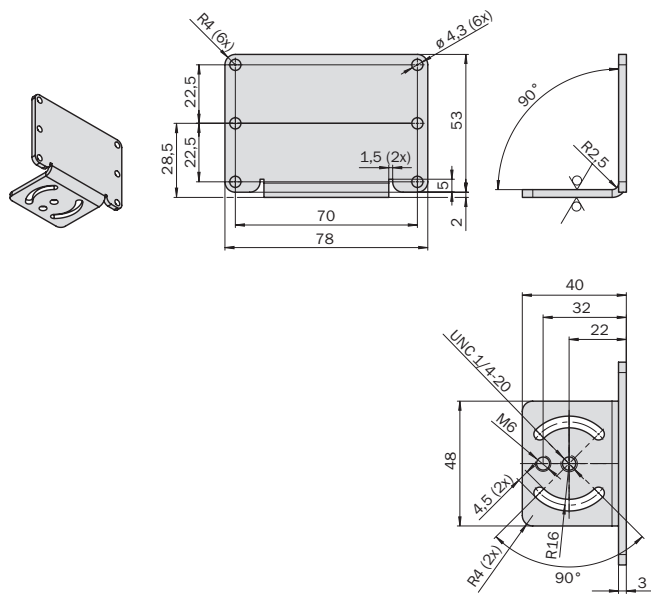

BEF-WK-EPA

SICK
Sensor Intelligence.

Ordering information

Type	Part no.
BEF-WK-EPA	2045167

Other models and accessories → www.sick.com/

Detailed technical data

Technical specifications

Accessory group	Mounting brackets and plates
Accessory family	Mounting brackets
Description	Mounting bracket Inspector, angled

Dimensional drawing (Dimensions in mm (inch))

SICK AT A GLANCE

SICK is one of the leading manufacturers of intelligent sensors and sensor solutions for industrial applications. A unique range of products and services creates the perfect basis for controlling processes securely and efficiently, protecting individuals from accidents and preventing damage to the environment.