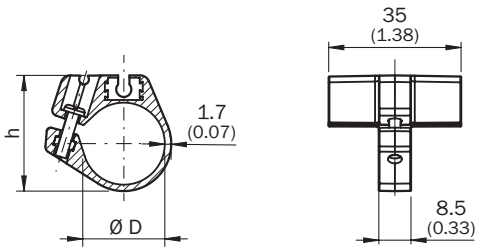

BEF-KHZ-RC-12

SICK
Sensor Intelligence.

Ordering information

Type	Part no.
BEF-KHZ-RC-12	2077673

Other models and accessories → www.sick.com/

Detailed technical data

Technical specifications

Accessory group	Brackets for cylinder sensors
Accessory family	For round body cylinders
Suitable for	C-slot
Material	Plastic, Aluminum
Packing unit	1 piece
Description	Mounting bracket on round body cylinder with piston diameter of 12 mm, ambient temperature min 0 °C max 50 °C

Dimensional drawing (Dimensions in mm (inch))

				H
2077673	BEF-KHZ-RC-12	13.5	12	22.4
2077672	BEF-KHZ-RC-16	17.7	16	26.6
2077671	BEF-KHZ-RC-20	21.7	20	30.6
2077670	BEF-KHZ-RC-25	26.8	25	35.7
2077669	BEF-KHZ-RC-32	34	32	42.9
2077668	BEF-KHZ-RC-40	42	42	50.9
2077667	BEF-KHZ-RC-50	52.9	50	61.8
2077666	BEF-KHZ-RC-63	65	63	73.9