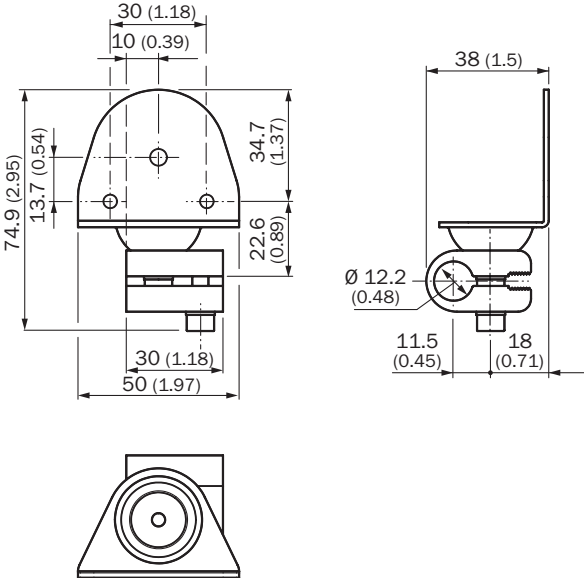

## Detailed technical data

### Technical specifications

<b>Accessory group</b>	Universal bar clamp systems
<b>Material</b>	Aluminum (clamp bar), stainless steel (bracket)
<b>Items supplied</b>	Clamp bar mounting and clamp function, mounting bracket, mounting hardware
<b>Description</b>	Clamp bar to fix P250 and C42-2 reflector on rods of 12 mm, clamp-on design up to 4 mm wall thickness

Dimensional drawing (Dimensions in mm (inch))