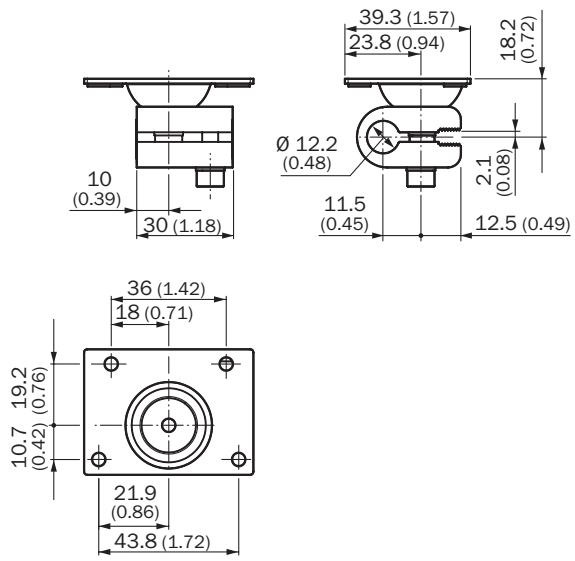

## Detailed technical data

### Technical specifications

<b>Accessory group</b>	Universal bar clamp systems
<b>Material</b>	Aluminum (clamp bar), stainless steel (bracket)
<b>Items supplied</b>	Clamp bar for 12 mm rod mounting and clamp function, mounting bracket, mounting hardware
<b>Description</b>	Clamp bar to fix G10, W12, W16 and WTT12 sensors on rods of 12 mm, clamp-on design up to 4 mm wall thickness

## Dimensional drawing (Dimensions in mm (inch))