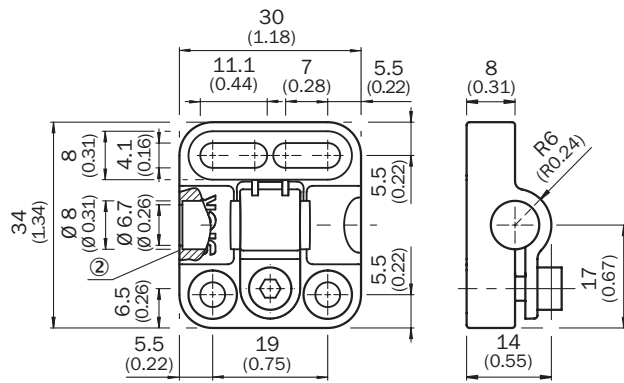

## Detailed technical data

### Technical specifications

<b>Accessory group</b>	Terminal and alignment brackets
<b>Accessory family</b>	Terminal brackets
<b>Material</b>	Plastic (PA12), glass-fiber reinforced
<b>Items supplied</b>	Mounting hardware included
<b>Description</b>	Clamping block for round sensors M8, with fixed stop
<b>Specialty</b>	With fixed stop

## Dimensional drawing (Dimensions in mm (inch))