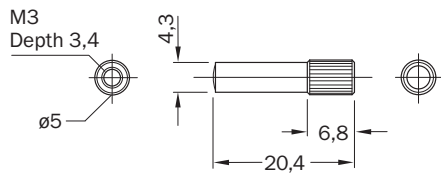

Dimensional drawing (Dimensions in mm (inch))

LL3-DA01

SICK AT A GLANCE

SICK is one of the leading manufacturers of intelligent sensors and sensor solutions for industrial applications. A unique range of products and services creates the perfect basis for controlling processes securely and efficiently, protecting individuals from accidents and preventing damage to the environment.