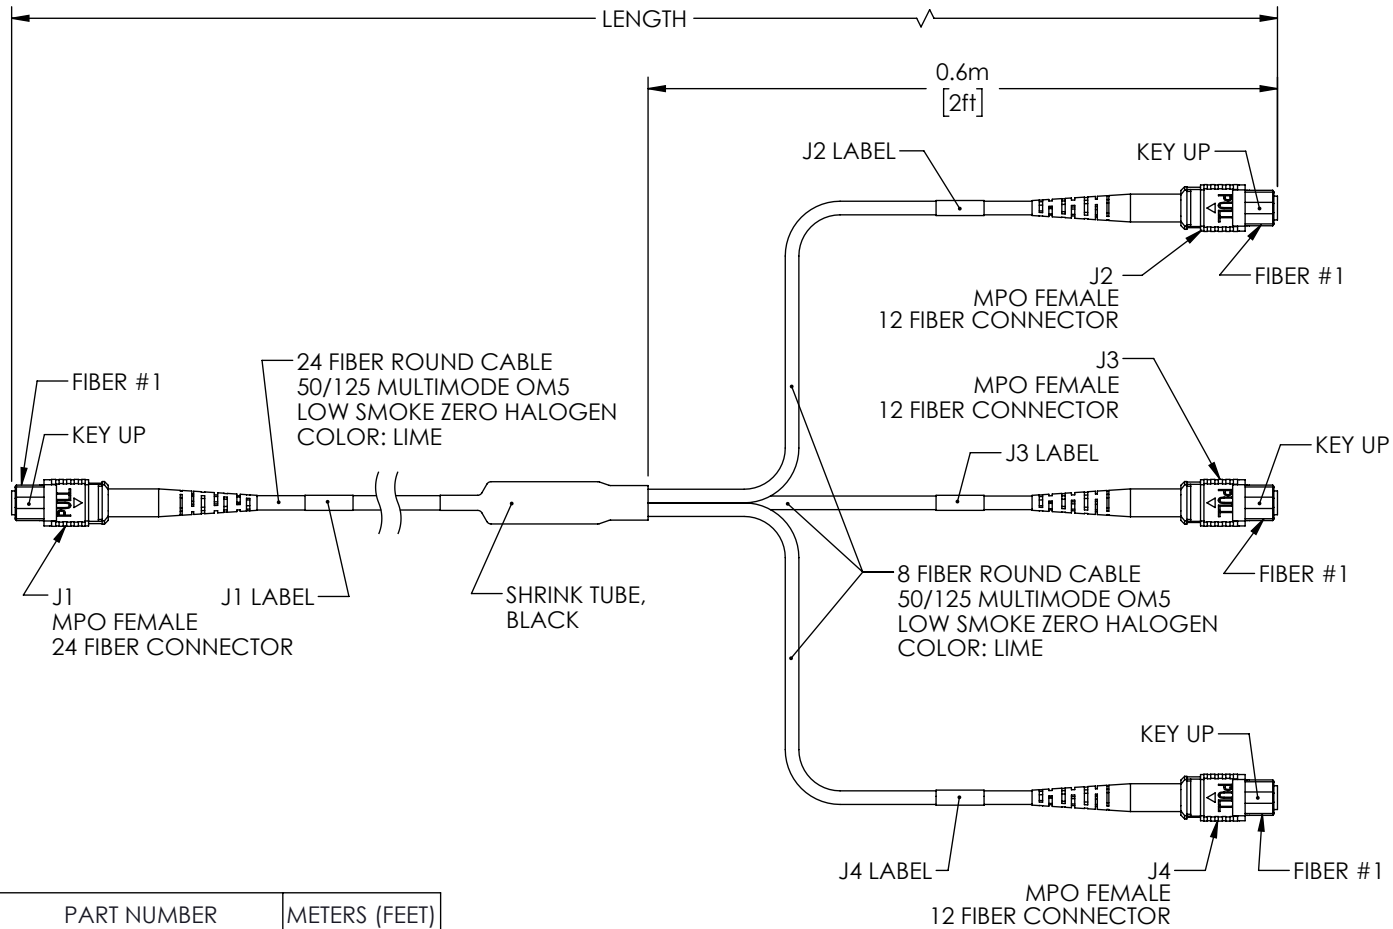

WIRING MAP				
J1	COLOR	J2	J3	J4
1	BLUE	12		
2	ORANGE	11		
3	GREEN	10		
4	BROWN	9		
5	GRAY		12	
6	WHITE		11	
7	RED		10	
8	BLACK		9	
9	YELLOW			12
10	PURPLE			11
11	ROSE			10
12	AQUA			9
13	BLUE/BLACK	4		
14	ORANGE/BLACK	3		
15	GREEN/BLACK	2		
16	BROWN/BLACK	1		
17	GRAY/BLACK		4	
18	WHITE/BLACK		3	
19	RED/BLACK		2	
20	BLACK / WHITE		1	
21	YELLOW/BLACK			4
22	PURPLE/BLACK			3
23	ROSE/BLACK			2
24	AQUA/BLACK			1

REVISIONS			
REV	DESCRIPTION	DATE	APPROVED
A	REV A DRAWING RELEASED	03/28/19	PHOSPODAR

PART NUMBER	METERS (FEET)
MPF24-MPF308OM5Z-1	1.0 (3.28)
MPF24-MPF308OM5Z-3	3.0 (9.84)
MPF24-MPF308OM5Z-5	5.0 (16.40)
MPF24-MPF308OM5Z-10	10.0 (32.81)

UNLESS OTHERWISE SPECIFIED
LEADING DIMENSIONS ARE INCHES
DIMENSIONS IN [] ARE MILLIMETERS

TOLERANCES:
 .X±.2 [5.08] FRACTIONS
 .XX±.01 [.25] ± 1/32
 .XXX±.005 [.13] ANGLES ± 1°

ALL DIMENSIONS SHOWN
ARE FOR REFERENCE ONLY.

THE INFORMATION AND
DESIGN IN THIS DOCUMENT
IS THE PROPERTY OF
L-COM GLOBAL CONNECTIVITY.
ALL RIGHTS RESERVED.

SHEET 1 OF 1

SCALE N/A

SIZE	CAGE	DRAWN BY	PART NUMBER	REV
A	43321	DZINN	MPF24-MPF308OM5Z	A

THESE COMMODITIES, TECHNOLOGY OR SOFTWARE WERE EXPORTED FROM THE UNITED STATES IN ACCORDANCE WITH THE EXPORT ADMINISTRATION REGULATIONS. DIVERSION CONTRARY TO U.S. LAW PROHIBITED.