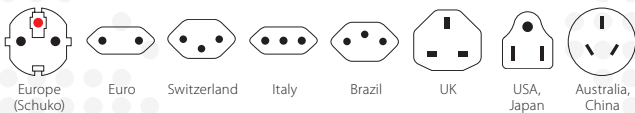

PRO Light USB AC30PD - World

PD
POWER DELIVERY
FAST CHARGE

The compact 3-pole world travel adapter with integrated fast charging PD USB charger (1 x USB C & 1 x USB)

The PRO Light USB AC30PD - World ensures a simple and safe connection of 2- & 3-pole devices from all over the world in more than 200 destinations. It is able to handle up to 1750 W of power, so you can even plug in powerful devices such as laptops or travel hairdryers. Furthermore, the dual USB port provides sufficient energy to charge two USB devices easily (1 x USB C & 1 x standard USB device), even if another device is connected via the adapter at the same time.

Suitable for

Compatibility (Input)

Compatibility (Output)

Packaging (Retail)

Product Category

- World Travel Adapter: PRO Light USB series

Technical Specifications

- Designed in Switzerland
- Suitable for equipment with earthed & unearthed plugs (2- & 3-pole)
- Input plugs: Switzerland, Italy, Brazil, UK, USA/Japan, Australia/China, Europe (Schuko & 2-pole Euro)
- Output plugs: USA, UK, Australia/China, Europe (Schuko)
- Input voltage: 110 V – 250 V, 50/60 Hz
- Max. load: 7 A
- Power rating: e.g. 110 V – 700 W / 250 V – 1750 W
- Replaceable fuse: T 7 A
- 1 x Type-C USB Output: 5.0 – 20.0 V DC / Max. 3.0 A, Max. 30.0 W
- 1 x Type-A USB Output: 5.0 – 9.0 V DC / Max. 2.4 A, Max. 20.0 W
- Double Port Output (A + C): Max. 2 x 12.0 W
- Average active efficiency: 90.1 %
- Efficiency at low load (10 %): 78.8 %
- No-load power consumption: 0.10 W
- Does not convert voltage