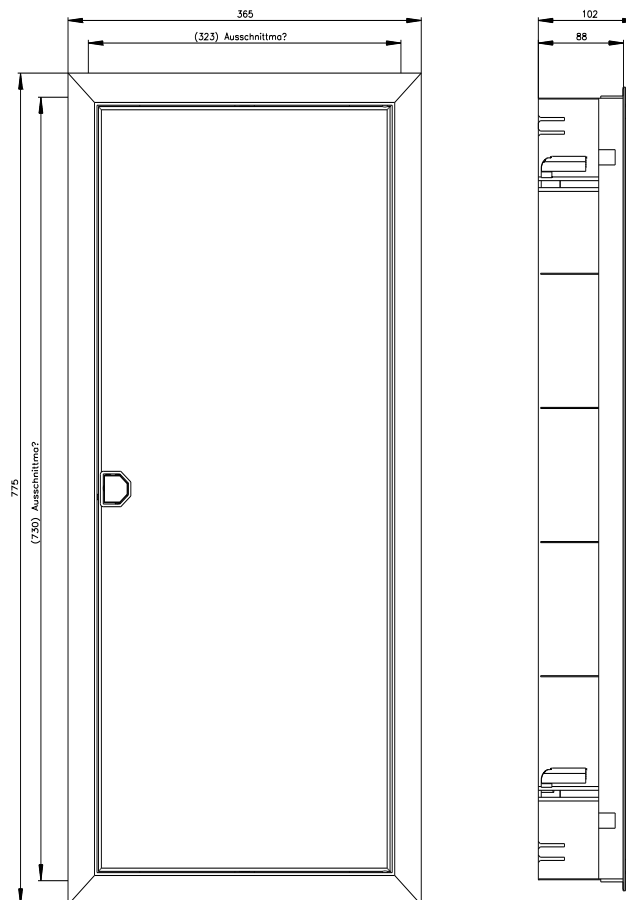

SIMBOX XL hollow wall, 4-tier - 4x 12 MW (14 MW) Safety class 2

Model	
product brand name	ALPHA
product designation	SIMBOX XL
design of the product	Hollow wall
design of the terminal strip	Plug-in terminal
design of support rail	Standard mounting rail 35 mm x 7.5 mm acc. to EN 60715
design of the cap/top cover	closed
design of the product EMC version	No
General technical data	
equipment of terminal strip	1x8GB5017-5KM, 1x8GB5021-5KM
Supply voltage	
operating voltage at AC rated value	400 V
Protection class	
protection class IP	IP30
operating resource protection class	II (total insulation)
Appearance	
RAL color number	9 010
color	white
Product details	
product component	
• DIN mounting bar	Yes
• mounting plate	No
• transparent cover	No
product extension optional side-by-side mounting	No
Number	
number of rows	4
Mechanical Design	
height	775 mm
width	365 mm
depth	88 mm
installation depth	70 mm
number of modular width units	48
fastening method	hollow wall
rotation angle of door	125°
busbar center-to-center spacing	125 mm
Net Weight	5.066 kg
material of the enclosure	plastic
Approvals Certificates	

Image database (product images, 2D dimension drawings, 3D models, device circuit diagrams, ...)

https://www.automation.siemens.com/bilddb/cax_en.aspx?mlfb=8GB5048-4KM

CAX-Online-Generator

<https://www.siemens.com/cax>

Tender specifications

<https://www.siemens.com/specifications>

Characteristic curves

[https://curves.simaris.siemens.com/curves/<mmp_prod_noCOMP="HAUPT"></mmp_prod_no>](https://curves.simaris.siemens.com/curves/<mmp_prod_noCOMP=)