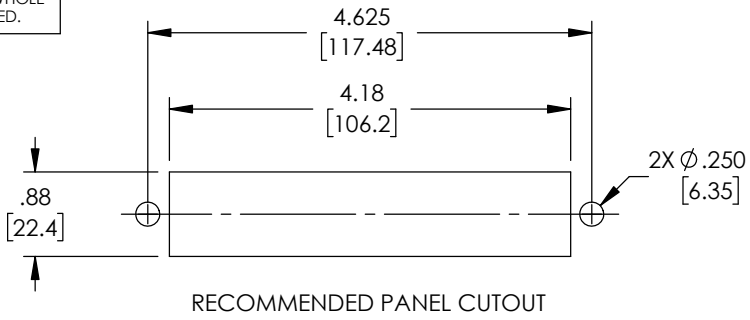

FIBER #	FIBER COLOR
1	BLUE
2	ORANGE
3	GREEN
4	BROWN
5	SLATE
6	WHITE
7	RED
8	BLACK
9	YELLOW
10	VIOLET
11	ROSE
12	AQUA

- NOTES:**
- LC CONNECTOR ASSEMBLY POLISH TYPE: PC
 - ALL ADAPTERS ACCOMPANIED WITH A DUST CAP INSTALLED (NOT SHOWN).
 - CABLE ASSEMBLY SHALL BE INDIVIDUALLY PACKAGED IN ACCORDANCE WITH L-COM SPECIFICATION PS-0031.

UNLESS OTHERWISE SPECIFIED, DIMENSIONS ARE IN INCHES [mm] OVERALL CABLE LENGTH TOLERANCE: ≤12 [305] = +1 [25] / -0 >12 [305] ≤60 [1524] = +2 [51] / -0 >60 [1524] ≤120 [3048] = +4 [102] / -0 >120 [3048] ≤300 [7620] = +6 [152] / -0 >300 [7620] = +5% / -0 ALL OTHER DIMENSIONAL TOLERANCES: .X = ± .2 [5] FRACTIONS ± 1/32 .XX = ± .02 [5] ANGLES ± 1° .XXX = ± .005 [13]	APPROVALS DRAWN BY DFRISIELLO CHECKED BY PHOSPODAR APPROVED BY PHOSPODAR	DATE 07/09/2020 07/09/2020 07/09/2020	 50 High Street, West Mill, North Andover, MA 01845 USA. Phone: 1.800.341.5266 1.978.682.6936	
	CONFIGURATION DETAILS OF UNDIMENSIONED FEATURES MAY VARY COLOR VARIATIONS MAY OCCUR	CATEGORY FIBER OPTICS		PRODUCT DESCRIPTION Six-Pack Duplex Adapters, LC/PC 12 Fiber Pigtails, 50/125μm, Black
THIRD-ANGLE PROJECTION 	SIZE A	CAGE CODE 43321	ITEM NO. FSP12-LCM2-BL	REV. A
SCALE: NONE		CAD FILE: FSP12-LCM2-BL.SLDDRW		SHEET 1 OF 1