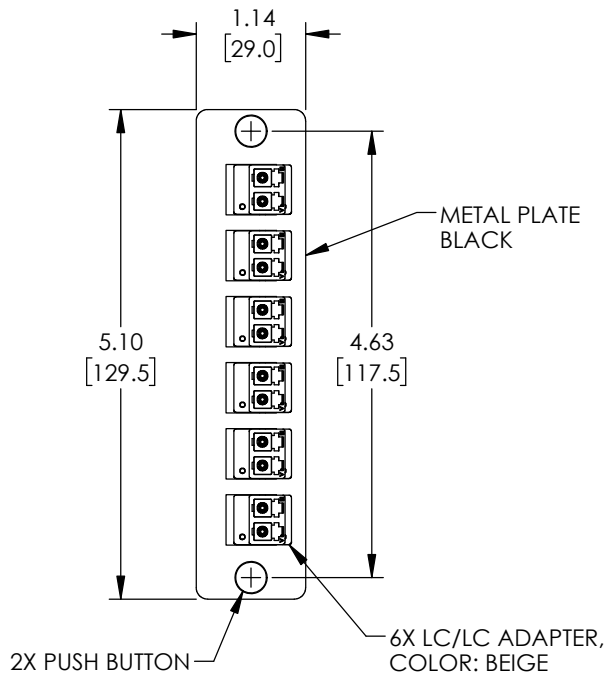

FIBER #	FIBER COLOR
1	BLUE
2	ORANGE
3	GREEN
4	BROWN
5	SLATE
6	WHITE
7	RED
8	BLACK
9	YELLOW
10	VIOLET
11	ROSE
12	AQUA

- NOTES:**
- LC CONNECTOR ASSEMBLY POLISH TYPE: PC
 - ALL ADAPTERS ACCOMPANIED WITH A DUST CAP INSTALLED (NOT SHOWN).
 - CABLE ASSEMBLY SHALL BE INDIVIDUALLY PACKAGED IN ACCORDANCE WITH L-COM SPECIFICATION PS-0031.

UNLESS OTHERWISE SPECIFIED, DIMENSIONS ARE IN INCHES [mm] OVERALL CABLE LENGTH TOLERANCE: ≤12 [305] = +1 [25] / -0 >12 [305] ≤60 [1524] = +2 [51] / -0 >60 [1524] ≤120 [3048] = +4 [102] / -0 >120 [3048] ≤300 [7620] = +6 [152] / -0 >300 [7620] = +5% / -0 ALL OTHER DIMENSIONAL TOLERANCES: .X = ± .2 [5] FRACTIONS ± 1/32 .XX = ± .02 [5] ANGLES ± 1° .XXX = ± .005 [13]	APPROVALS DRAWN BY DFRISIELLO CHECKED BY PHOSPODAR APPROVED BY PHOSPODAR	DATE 07/09/2020 07/09/2020 07/09/2020	 50 High Street, West Mill, North Andover, MA 01845 USA. Phone: 1.800.341.5266 1.978.682.6936	
	CONFIGURATION DETAILS OF UNDIMENSIONED FEATURES MAY VARY COLOR VARIATIONS MAY OCCUR	CATEGORY FIBER OPTICS		PRODUCT DESCRIPTION Six-Pack Duplex Adapters, LC/PC 12 Fiber Pigtails, 50/125μm, Black
THIRD-ANGLE PROJECTION 	SIZE A	CAGE CODE 43321	ITEM NO. FSP12-LCM2-BL	REV. A
SCALE: NONE		CAD FILE: FSP12-LCM2-BL.SLDDRW		SHEET 1 OF 1