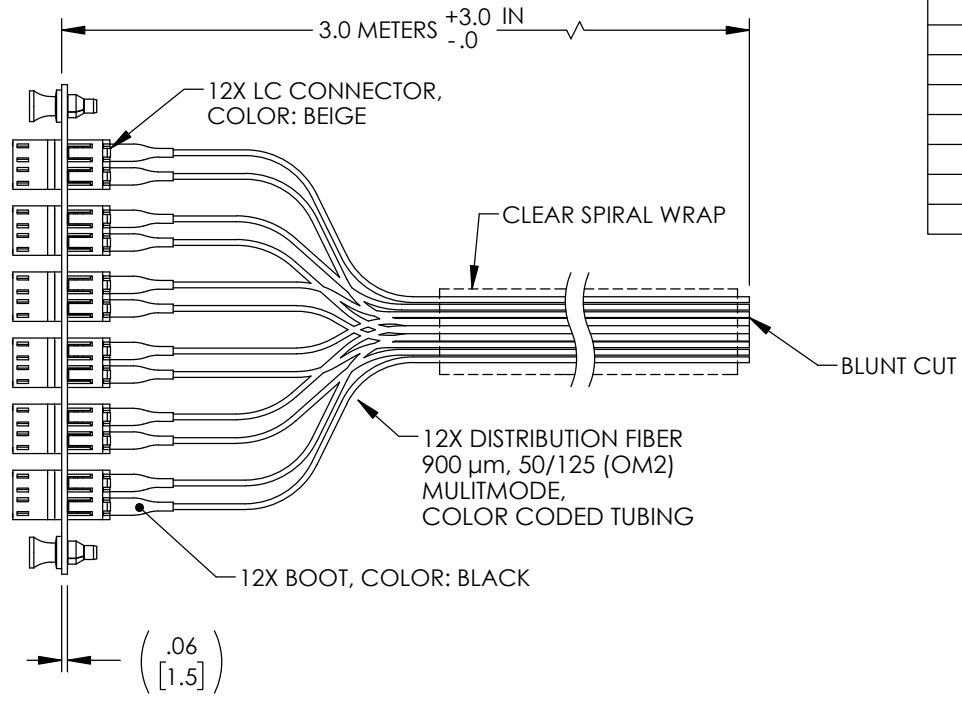

FIBER #	FIBER COLOR
1	BLUE
2	ORANGE
3	GREEN
4	BROWN
5	SLATE
6	WHITE
7	RED
8	BLACK
9	YELLOW
10	VIOLET
11	ROSE
12	AQUA

- NOTES:**
- LC CONNECTOR ASSEMBLY POLISH TYPE: PC
 - ALL ADAPTERS ACCOMPANIED WITH A DUST CAP INSTALLED (NOT SHOWN).
 - CABLE ASSEMBLY SHALL BE INDIVIDUALLY PACKAGED IN ACCORDANCE WITH L-COM SPECIFICATION PS-0031.

UNLESS OTHERWISE SPECIFIED, DIMENSIONS ARE IN INCHES [mm] OVERALL CABLE LENGTH TOLERANCE: ≤12 [305] = +1 [25] / -0 >12 [305] ≤60 [1524] = +2 [51] / -0 >60 [1524] ≤120 [3048] = +4 [102] / -0 >120 [3048] ≤300 [7620] = +6 [152] / -0 >300 [7620] = +5% / -0 ALL OTHER DIMENSIONAL TOLERANCES: .X = ± .2 [5] FRACTIONS ± 1/32 .XX = ± .02 [5] ANGLES ± 1° .XXX = ± .005 [13]	APPROVALS DRAWN BY DFRISIELLO CHECKED BY PHOSPODAR APPROVED BY PHOSPODAR	DATE 07/09/2020 07/09/2020 07/09/2020	 50 High Street, West Mill, North Andover, MA 01845 USA. Phone: 1.800.341.5266 1.978.682.6936	
	CONFIGURATION DETAILS OF UNDIMENSIONED FEATURES MAY VARY COLOR VARIATIONS MAY OCCUR	CATEGORY FIBER OPTICS		PRODUCT DESCRIPTION Six-Pack Duplex Adapters, LC/PC 12 Fiber Pigtails, 50/125μm, Black
THIRD-ANGLE PROJECTION 	SIZE A	CAGE CODE 43321	ITEM NO. FSP12-LCM2-BL	REV. A
SCALE: NONE		CAD FILE: FSP12-LCM2-BL.SLDDRW		SHEET 1 OF 1