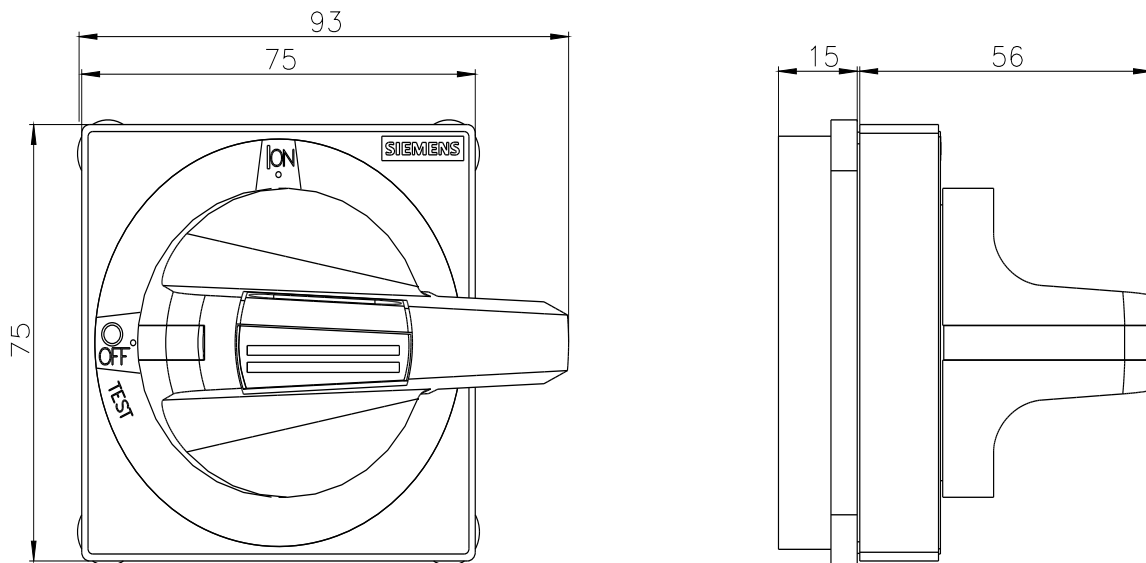

handle with masking plate EMERGENCY-STOP illuminated size 75x 75, for shaft 8x 8, test-0-I, handle size 45mm accessory for 3KD size 1 and 2, 3KF size 1

Model	
product brand name	SETRON
product designation	handle with masking plate
design of the product	EMERGENCY OFF
design of handle	Red-yellow
design of the door lock system	Door interlocking
size of cross-section of the shaft of door-coupling rotary operating mechanism	8x8 mm
size format of the masking frame of door-coupling rotary operating mechanism	75x 75 mm
length of handle	45 mm
protection class IP	IP65
suitability for use	for 3KD size 1 and 2, 3KF size 1
Product details	
product description	with illumination
product feature interlock	Yes
product component	
• extension shaft	No
• handle for emergency-OFF function	Yes
product feature lockable	Yes
Accessories	
accessories	Handle with masking frame
display version for switch position indicator	test-0-I
Mechanical Design	
height	84 mm
width	84 mm
depth	80 mm
Net Weight	178 g
Approvals Certificates	
Environment	General Product Approval
Environmental Confirmations	   
Confirmation	
Maritime application	other

https://www.automation.siemens.com/bilddb/cax_en.aspx?mlfb=8UD1771-2CF05

CAX-Online-Generator

<https://www.siemens.com/cax>

Tender specifications

<https://www.siemens.com/specifications>

Characteristic curves

[https://curves.simaris.siemens.com/curves/<mmp_prod_noCOMP="HAUPT"></mmp_prod_no>](https://curves.simaris.siemens.com/curves/<mmp_prod_noCOMP=)

last modified:

4/4/2025