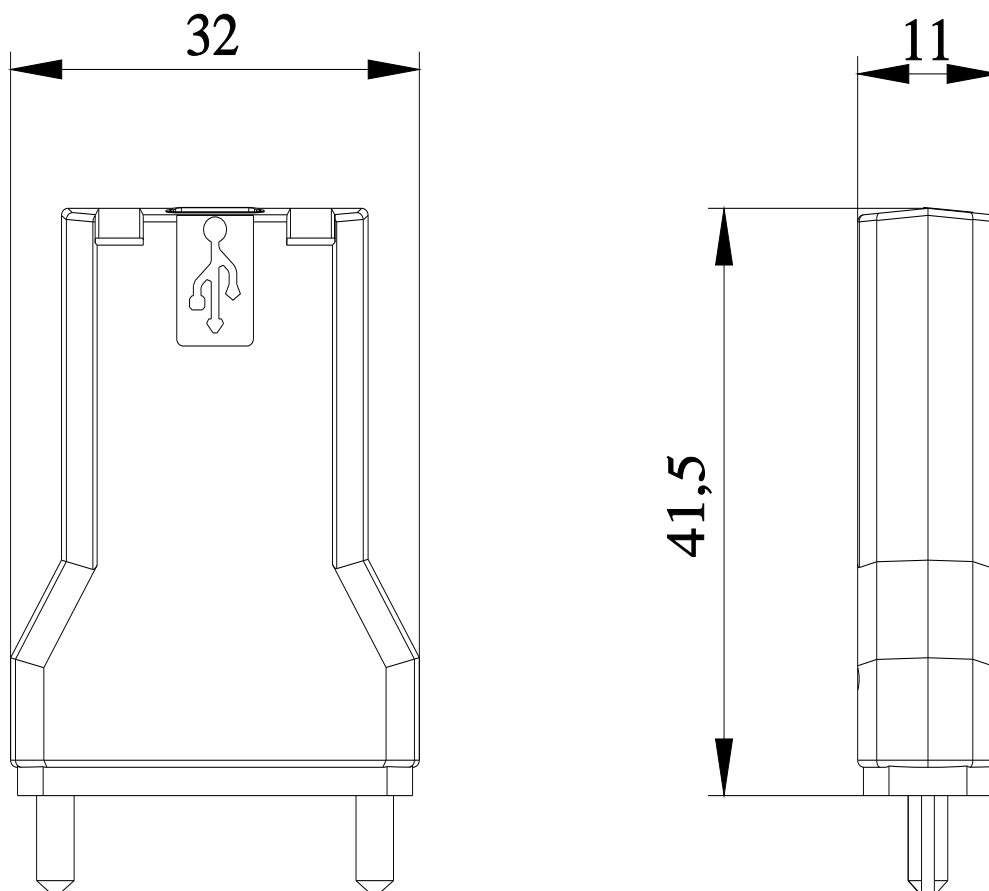

other

[Miscellaneous](#)

[Confirmation](#)

Further information

Information on the packaging

<https://support.industry.siemens.com/cs/ww/en/view/109813875>

Information for data generation and storage

<https://support.industry.siemens.com/cs/ww/en/view/109995012>

Information- and Downloadcenter (Catalogs, Brochures,...)

<https://www.siemens.com/lowvoltage/catalogs>

Industry Mall (Online ordering system)

<https://mall.industry.siemens.com/mall/en/en/Catalog/product?mlfb=3KC9000-8TL73>

Service&Support (Manuals, Certificates, Characteristics, FAQs,...)

<https://support.industry.siemens.com/cs/ww/en/ps/3KC9000-8TL73>

Image database (product images, 2D dimension drawings, 3D models, device circuit diagrams, ...)

<https://www.automation.siemens.com/bilddb/cax_en.aspx?mlfb=3KC9000-8TL73>

CAX-Online-Generator

<https://www.siemens.com/cax>

Tender specifications

<https://www.siemens.com/specifications>

Characteristic curves

[https://curves.simaris.siemens.com/curves/<mmp_prod_noCOMP="HAUPT"></mmp_prod_no>](https://curves.simaris.siemens.com/curves/<mmp_prod_noCOMP='HAUPT'></mmp_prod_no>)