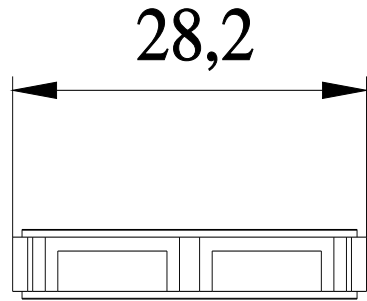

---

last modified:

10/22/2025