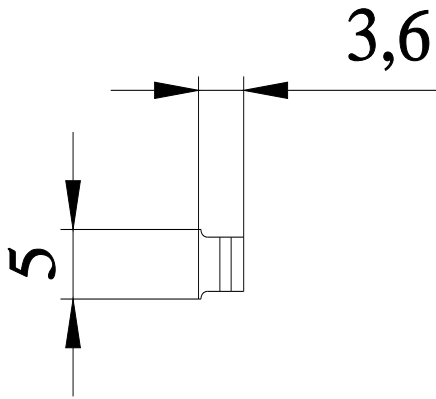

---

last modified:

10/22/2025