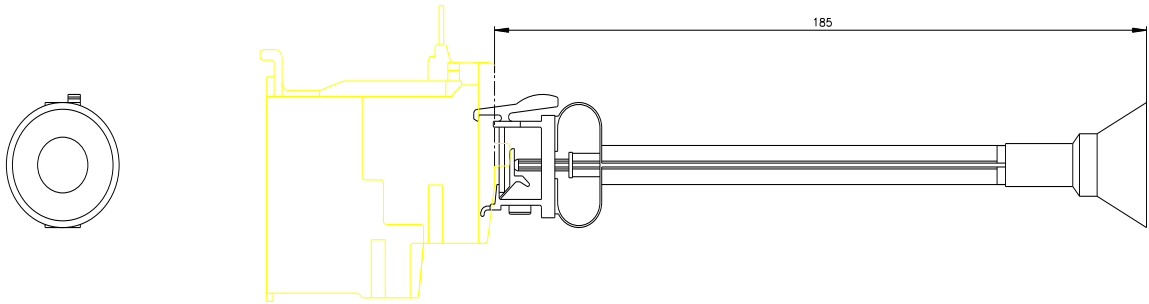

<https://mall.industry.siemens.com/mall/en/en/Catalog/product?mlfb=3RB3980-0A>

Cax online generator

<https://support.automation.siemens.com/WW/CAXorder/default.aspx?lang=en&mlfb=3RB3980-0A>

Service&Support (Manuals, Certificates, Characteristics, FAQs,...)

<https://support.industry.siemens.com/cs/ww/en/ps/3RB3980-0A>

Image database (product images, 2D dimension drawings, 3D models, device circuit diagrams, EPLAN macros, ...)

https://www.automation.siemens.com/bilddb/cax_de.aspx?mlfb=3RB3980-0A&lang=en