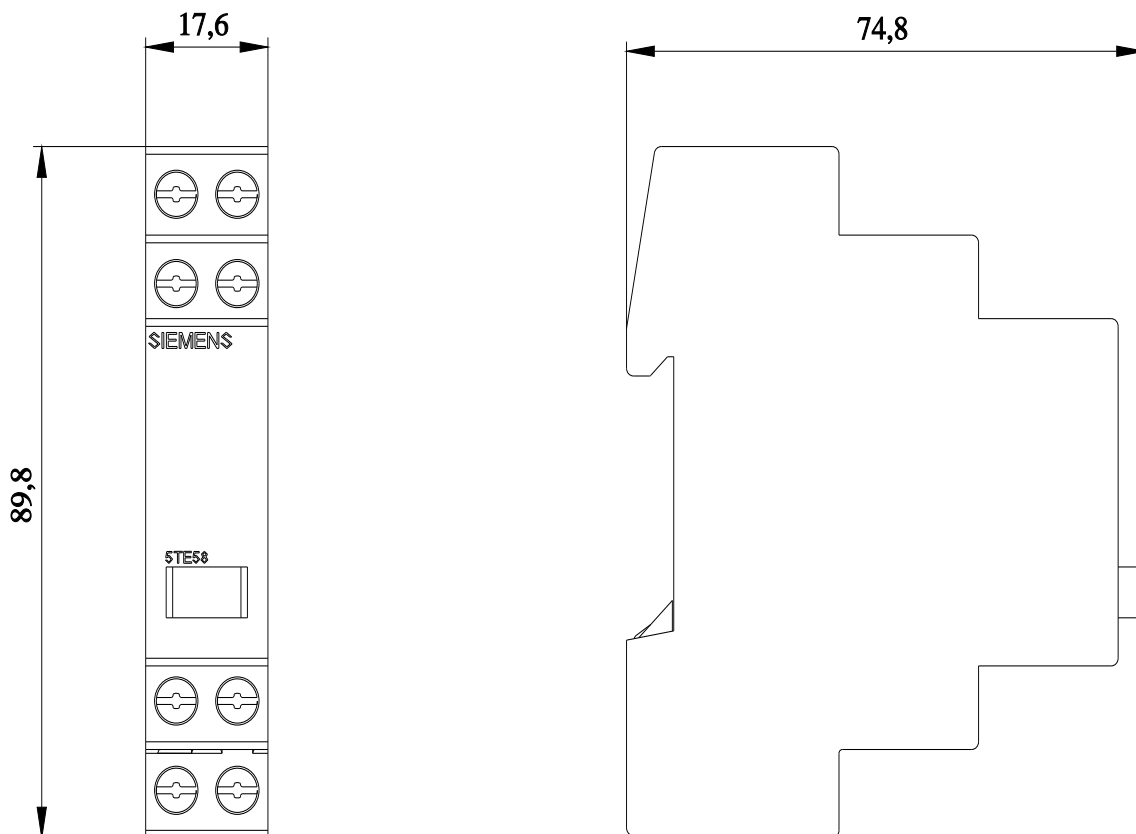

[Environmental Confirmations](#)

[Environmental Confirmations](#)

[Confirmation](#)

[Confirmation](#)

Further information

Information on the packaging

<https://support.industry.siemens.com/cs/ww/en/view/109813875>

Information for data generation and storage

<https://support.industry.siemens.com/cs/ww/en/view/109995012>

Information- and Downloadcenter (Catalogs, Brochures,...)

<https://www.siemens.com/lowvoltage/catalogs>

Industry Mall (Online ordering system)

<https://mall.industry.siemens.com/mall/en/en/Catalog/product?mlfb=5TE5804>

Service&Support (Manuals, Certificates, Characteristics, FAQs,...)

<https://support.industry.siemens.com/cs/ww/en/ps/5TE5804>

Image database (product images, 2D dimension drawings, 3D models, device circuit diagrams, ...)

<https://www.automation.siemens.com/bilddb/cax_en.aspx?mlfb=5TE5804>

CAX-Online-Generator

<https://www.siemens.com/cax>

Tender specifications

<https://www.siemens.com/specifications>

Characteristic curves

<https://curves.simarisiemens.com/curves/<mmp_prod_noCOMP='HAUPT'></mmp_prod_no>>