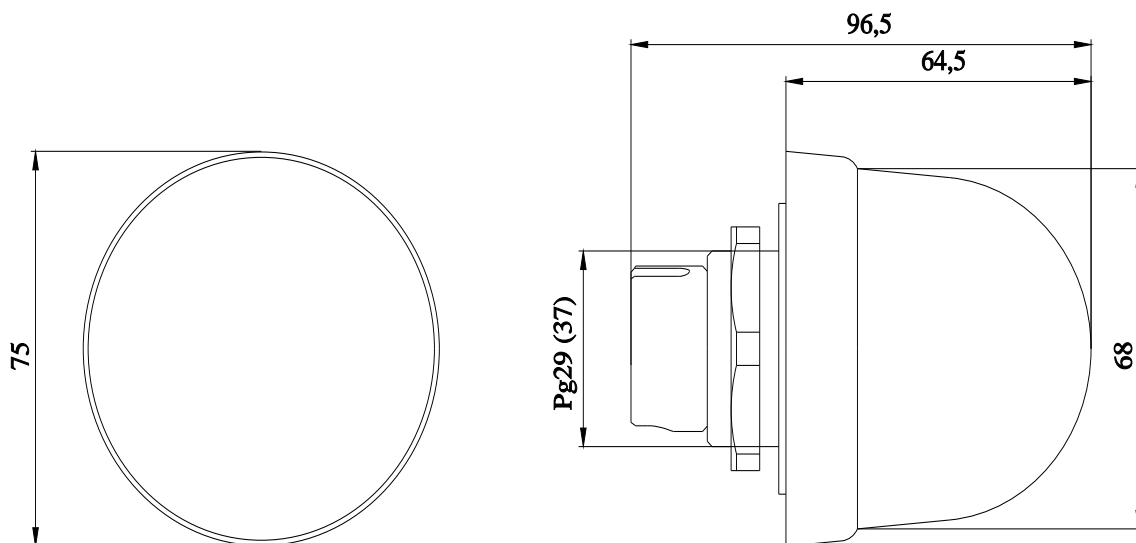

[Confirmation](#)

[Environmental Con-
firmations](#)

Further information

Information on the packaging

<https://support.industry.siemens.com/cs/ww/en/view/109813875>

Information for data generation and storage

<https://support.industry.siemens.com/cs/ww/en/view/109995012>

Information- and Downloadcenter (Catalogs, Brochures,...)

<https://www.siemens.com/ic10>

Industry Mall (Online ordering system)

<https://mall.industry.siemens.com/mall/en/en/Catalog/product?mlfb=8WD5320-5DC>

Cax online generator

<https://support.automation.siemens.com/WW/CAXorder/default.aspx?lang=en&mlfb=8WD5320-5DC>

Service&Support (Manuals, Certificates, Characteristics, FAQs,...)

<https://support.industry.siemens.com/cs/ww/en/ps/8WD5320-5DC>

Image database (product images, 2D dimension drawings, 3D models, device circuit diagrams, EPLAN macros, ...)

<https://www.automation.siemens.com/bilddb/cax_de.aspx?mlfb=8WD5320-5DC&lang=en>