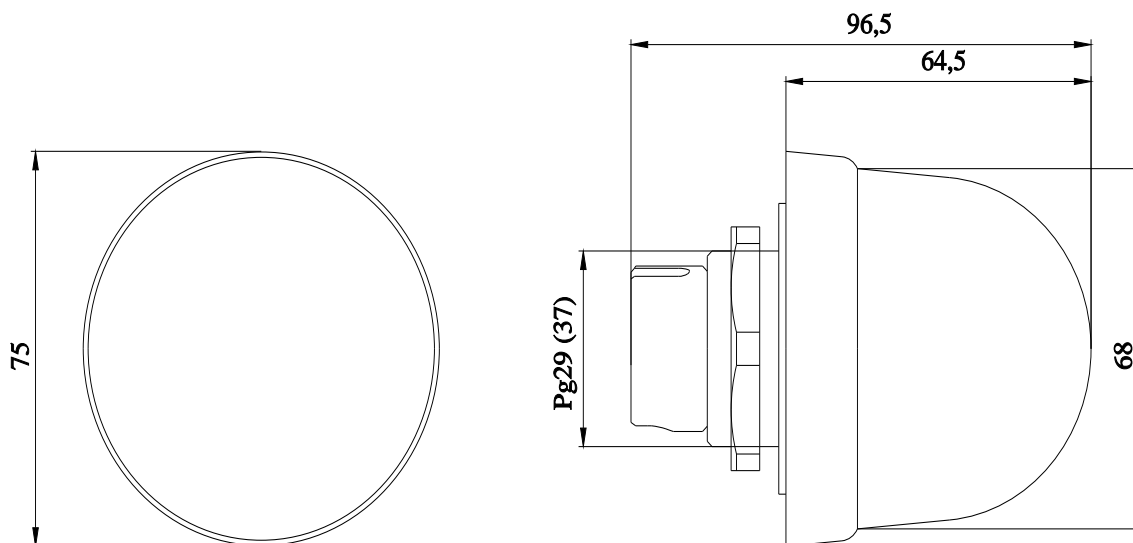

[Confirmation](#)

[Environmental Con-
firmations](#)

Further information

Information on the packaging

<https://support.industry.siemens.com/cs/ww/en/view/109813875>

Information for data generation and storage

<https://support.industry.siemens.com/cs/ww/en/view/109995012>

Information- and Downloadcenter (Catalogs, Brochures,...)

<https://www.siemens.com/ic10>

Industry Mall (Online ordering system)

<https://mall.industry.siemens.com/mall/en/en/Catalog/product?mlfb=8WD5320-5AB>

Cax online generator

<https://support.automation.siemens.com/WW/CAXorder/default.aspx?lang=en&mlfb=8WD5320-5AB>

Service&Support (Manuals, Certificates, Characteristics, FAQs,...)

<https://support.industry.siemens.com/cs/ww/en/ps/8WD5320-5AB>

Image database (product images, 2D dimension drawings, 3D models, device circuit diagrams, EPLAN macros, ...)

<https://www.automation.siemens.com/bilddb/cax_de.aspx?mlfb=8WD5320-5AB&lang=en>