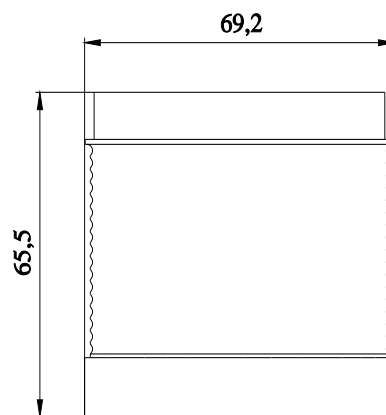

Single-flash light element, w. built-in electronic flash, clear, 24 V DC, Diameter 70 mm

product brand name	SIRIUS
product designation	Flashlight element
design of the product	including light sources
<b>General technical data</b>	
type of voltage of the operating voltage	DC
operating voltage	24 V
• 1 at DC rated value	
relative positive tolerance of the operating voltage	10 %
relative negative tolerance of the operating voltage	-10 %
consumed current maximum	125 mA
reference code according to EN 61346-2	P
<b>Lamp</b>	
product component light source	Yes
type of light source	Xenon gas discharge lamp
design of the optical signal	flash light
light intensity	92 666 cd
flash frequency	1 Hz
number of flashes of light element	4 000 000
<b>Enclosure</b>	
height	65.5 mm
width	70 mm
outer diameter of the signal column element	70 mm
material	PC
color	clear
fastening method	Bayonet
protection class IP	IP65
<b>Ambient conditions</b>	
ambient temperature during operation	-20 ... +50 °C
<b>Approvals Certificates</b>	
General Product Approval	other

Image database (product images, 2D dimension drawings, 3D models, device circuit diagrams, EPLAN macros, ...)

[https://www.automation.siemens.com/bilddb/cax\\_de.aspx?mlfb=8WD4420-0CE&lang=en](https://www.automation.siemens.com/bilddb/cax_de.aspx?mlfb=8WD4420-0CE&lang=en)