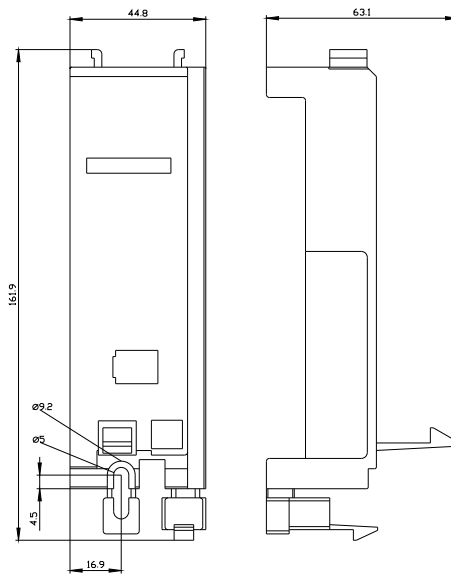

Installation/ mounting/ dimensions

mounting position	any
fastening method	snap-on mounting
height	160 mm
width	45 mm
depth	63 mm
required spacing	
• with side-by-side mounting	
— backwards	0 mm
• for grounded parts	
— backwards	0 mm
• for live parts	
— backwards	0 mm

<https://support.industry.siemens.com/cs/ww/en/ps/3RV2927-7AA00>

Image database (product images, 2D dimension drawings, 3D models, device circuit diagrams, EPLAN macros, ...)

https://www.automation.siemens.com/bilddb/cax_de.aspx?mlfb=3RV2927-7AA00&lang=en