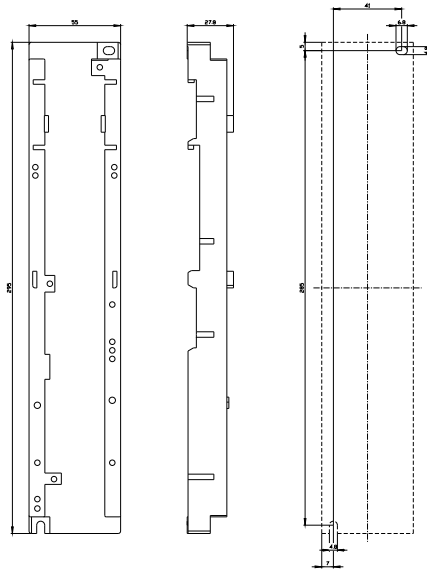

fastening method	screw and snap-on mounting onto 35 mm DIN rail
height	295 mm
width	55 mm
depth	27.8 mm

Approvals Certificates

Environment	General Product Approval	Test Certificates
-------------	--------------------------	-------------------

Cax online generator

<https://support.automation.siemens.com/WW/CAXorder/default.aspx?lang=en&mlfb=3RA2932-1A>

Service&Support (Manuals, Certificates, Characteristics, FAQs,...)

<https://support.industry.siemens.com/cs/ww/en/ps/3RA2932-1A>

Image database (product images, 2D dimension drawings, 3D models, device circuit diagrams, EPLAN macros, ...)

https://www.automation.siemens.com/bilddb/cax_de.aspx?mlfb=3RA2932-1A&lang=en

last modified: