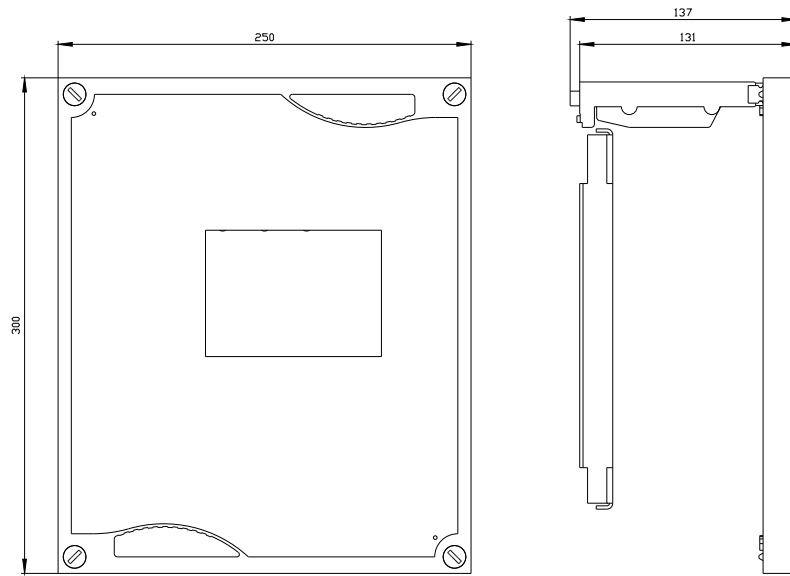

Service&Support (Manuals, Certificates, Characteristics, FAQs,...)

<https://support.industry.siemens.com/cs/ww/en/ps/8GK4735-2KK12>

Image database (product images, 2D dimension drawings, 3D models, device circuit diagrams, ...)

[https://www.automation.siemens.com/bilddb/cax\\_en.aspx?mlfb=8GK4735-2KK12](https://www.automation.siemens.com/bilddb/cax_en.aspx?mlfb=8GK4735-2KK12)

CAX-Online-Generator

<https://www.siemens.com/cax>

Tender specifications

<https://www.siemens.com/specifications>

Characteristic curves

[https://curves.siemens.com/curves/?mmp\\_prod\\_noCOMP='HAUPT'&mmp\\_prod\\_no=](https://curves.siemens.com/curves/?mmp_prod_noCOMP='HAUPT'&mmp_prod_no=)