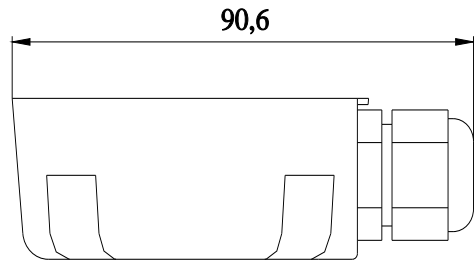

---

last modified:

4/1/2025