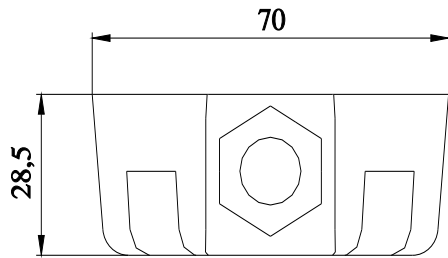

---

last modified:

4/1/2025